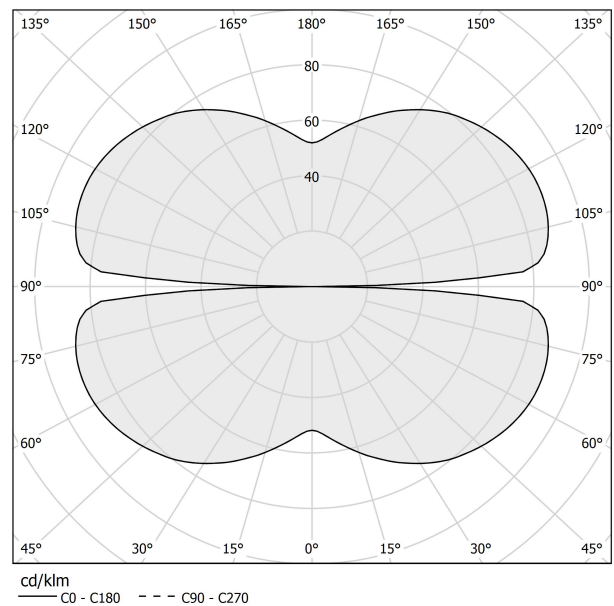

### Data sheet

CODE	M10319.200.0510
SYSTEM POWER CONSUMPTION	88W
EFFICACY	92.7lm/W
LIGHT SOURCE	LED
LIGHT SOURCE LIFETIME	L70 (B50) 60.000h
COLOUR TEMPERATURE	2700K Ra>90
LIGHT DISTRIBUTION	diffused
POWER SUPPLY	24V DC
DRIVER	remote not included
LUMEN OUTPUT	8158lm
WEIGHT	2,34 Kg
PROTECTION DEGREE	IP20
COLOUR TOLLERANCES	SDCM 3
PACKING DIMENSIONS	200,0 x 200,0 x 11,0 cm

### Technical drawing

### Polar diagram