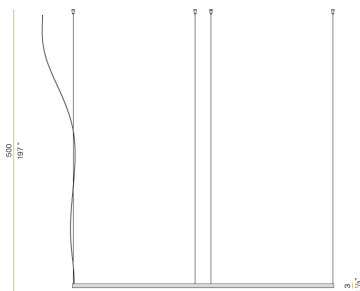

### Data sheet

CODE	M10319.200.0510
SYSTEM POWER CONSUMPTION	88W
EFFICACY	92.7lm/W
LIGHT SOURCE	LED
LIGHT SOURCE LIFETIME	L70 (B50) 60.000h
COLOUR TEMPERATURE	2700K Ra>90
LIGHT DISTRIBUTION	diffused
POWER SUPPLY	24V DC
DRIVER	remote not included
LUMEN OUTPUT	8158lm
WEIGHT	2,34 Kg
PROTECTION DEGREE	IP20
COLOUR TOLLERANCES	SDCM 3
PACKING DIMENSIONS	200,0 x 200,0 x 11,0 cm

### Technical drawing