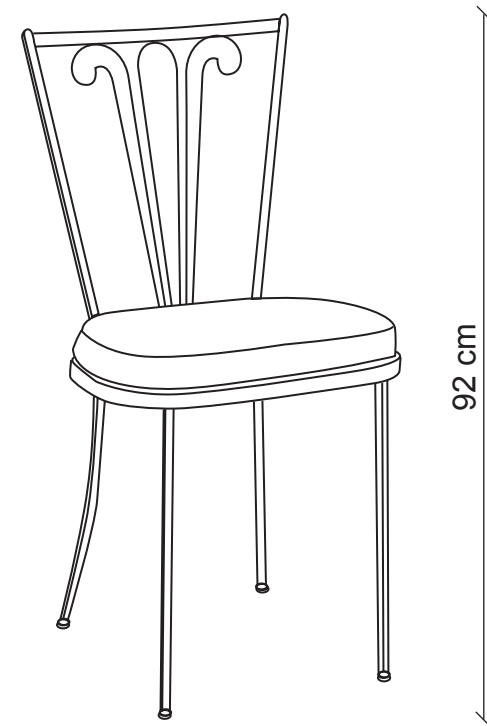

# PATRIZIAGARGANTI

Firenze

**BAGA** 25<sup>th</sup> Anniversary  
LOVELY LIGHT

**art. 676**

Chair

**Finish:** Antiqued iron, antiqued brass details (available in gold leaf finish, antiqued brass details)

m<sup>3</sup> 0,28  
Kg 5,6