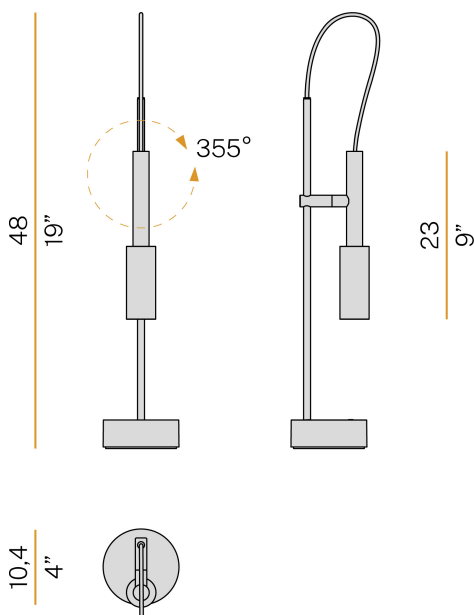

PANZERI

Tubino Plus

220-240V AC dimmable (Step DIM)

C07330.001.0509

titanium

Data sheet

CODE	C07330.001.0509
SYSTEM POWER CONSUMPTION	6,5W
EFFICACY	56.5lm/W
LIGHT SOURCE	LED
LIGHT SOURCE LIFETIME	L70 (B50) 80.000h
COLOUR TEMPERATURE	2700K Ra>90
LIGHT DISTRIBUTION	adjustable
POWER SUPPLY	220-240V AC
FREQUENCY	50/60Hz
ELECTRICAL CONFIGURATION	dimmable (Step DIM)
DRIVER	integrated included
NOMINAL LUMINOUS FLUX	475lm
LUMEN OUTPUT	339lm
EFFICIENCY	71.4%
WEIGHT	1,42 Kg
PROTECTION DEGREE	IP20
COLOUR TOLLERANCES	SDCM 3
PACKING DIMENSIONS	10,5 x 60,0 x 15,0 cm

Table lighting fixture for interiors, with swivelling light beam.
 Die-cast aluminium bearing base in polyacrylic paint.
 Body in steel tube in champagne, bronze or titanium polyacrylic paint.
 Turned brass joint in polyacrylic paint.
 Turned aluminium structure in polyacrylic paint.
 Turned aluminium swivelling head in polyacrylic paint.
 Modelled polycarbonate diffuser with opaline finish.
 Turned brass end cap in polyacrylic paint.
 Push-button to adjust luminosity according to 5 levels of visual comfort.
 Equipped with connection cable between the head and the body with fabric covering in champagne (champagne version), bordeaux (bronze version) or green colour (titanium version).
 Equipped with a 1,4m (55,1") long power cable with jack connector and adapter plug.

Technical drawing

Polar diagram