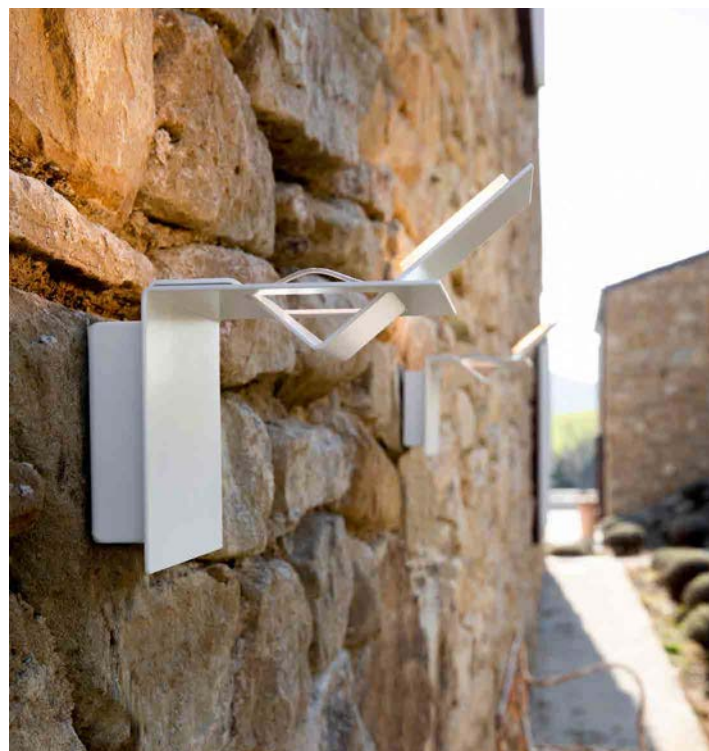

LAMINA wall lamp

Edmondo Testaguzza design

year 2019

DATA SHEET - AP192AB EXT

LAMP "A"

material aluminum
colour matt white

COVER "B"

material PMMA
colour opal

ELECTRICAL CABLE "C"

colour transparent

ELECTRICAL SYSTEM

source 1x LED
12,4W, 1300lumen
3000K CRI ≥ 80
class A+

PACKAGING

n° cartons 1
net weight/kg 0,8
gross weight/kg 1,3
packaging/cm 24x24x39

LIGHT EMISSION

unidirectional

 direct
 filtered
 indirect
 absence

COMPLIANT WITH

IEC 60598-1:2014
EN 60598-1:2015

degree of protection IP55
LED equipped

COLLECTION

AP192AB INT