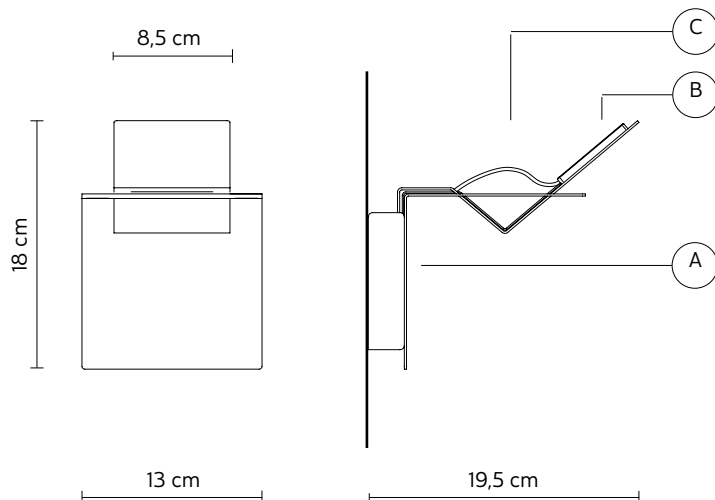

LAMINA wall lamp

Edmondo Testaguzza design

year 2019

DATA SHEET - AP192AB EXT

LAMP "A"

material aluminum
colour matt white

COVER "B"

material PMMA
colour opal

ELECTRICAL CABLE "C"

colour transparent

ELECTRICAL SYSTEM

source 1x LED
12,4W, 1300lumen
3000K CRI ≥ 80
class A+

PACKAGING

n° cartons 1
net weight/kg 0,8
gross weight/kg 1,3
packaging/cm 24x24x39

LIGHT EMISSION

unidirectional

direct
 filtered
 indirect
 absence

COMPLIANT WITH

IEC 60598-1:2014
EN 60598-1:2015

degree of protection IP55
LED equipped

COLLECTION

AP192AB INT