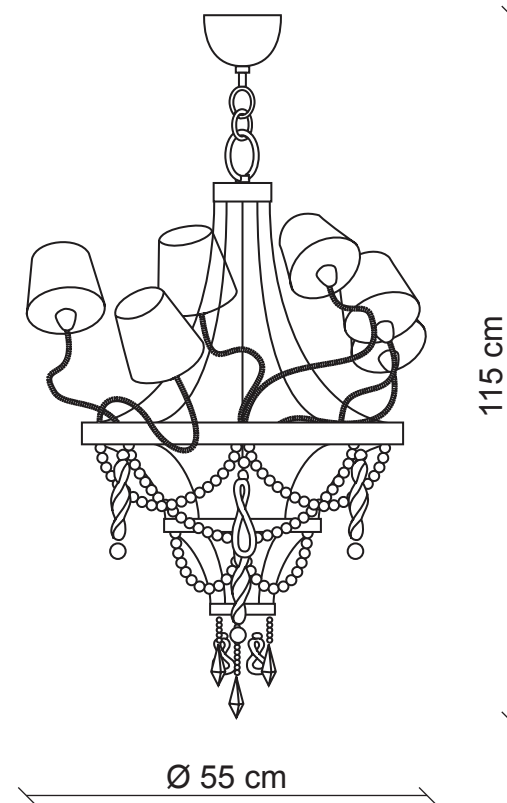

PATRIZIAGARGANTI

Firenze

BAGA Contemporary
LOVELY LIGHT

art. 2425

9 lights Chandelier

Finish: Red, nickel details

Lampshades: Black stretch mesh

Accessories: Clear, red and amethyst crystals

Ø 16x9
H. 12

9x
40W E14
not supplied

Ø 12x8
H. 11

m³ 0,54
Kg 9,9