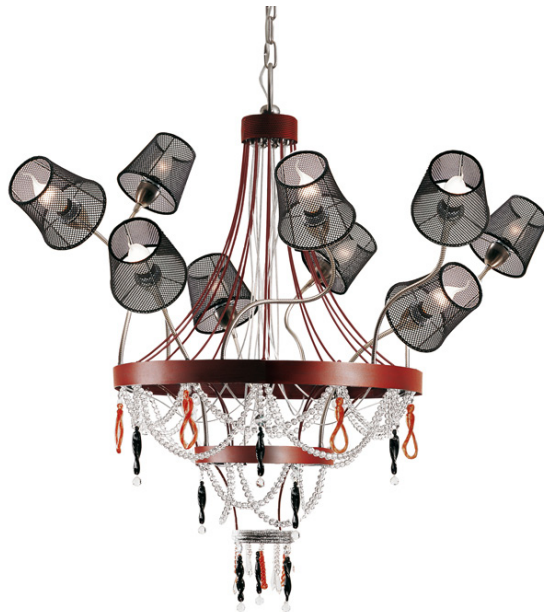

PATRIZIAGARGANTI

Firenze

BAGA Contemporary
LOVELY LIGHT

art. 2425

9 lights Chandelier

Finish: Red, nickel details

Lampshades: Black stretch mesh

Accessories: Clear, red and amethyst crystals

Ø 16x9
H. 12

9x
40W E14
not supplied

Ø 12x8
H. 11

m³ 0,54
Kg 9,9