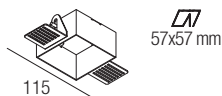

Optionals

MQC002 **MQC002B**
White Black

Plasterboard recessing frame