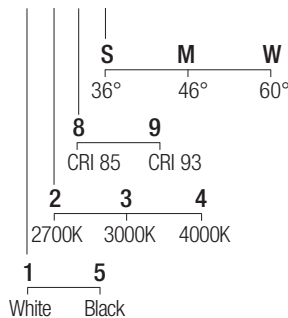

Supply current
250mA (V_i 37V)

Power
10W

Dimensions

Photometric diagrams

CCT/CRI/Flux

	CRI85	CRI93
2700K	890lm	840lm
3000K	1000lm	930lm
4000K	1040lm	960lm

Code construction

MQ1 X X X X