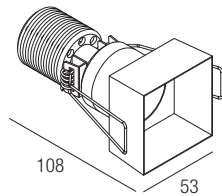

Supply current
250mA (V_i 37V)

Power
10W

Dimensions

Photometric diagrams

CCT/CRI/Flux

	CRI85	CRI93
2700K	890lm	840lm
3000K	1000lm	930lm
4000K	1040lm	960lm

Code construction

MQ1 X X X X