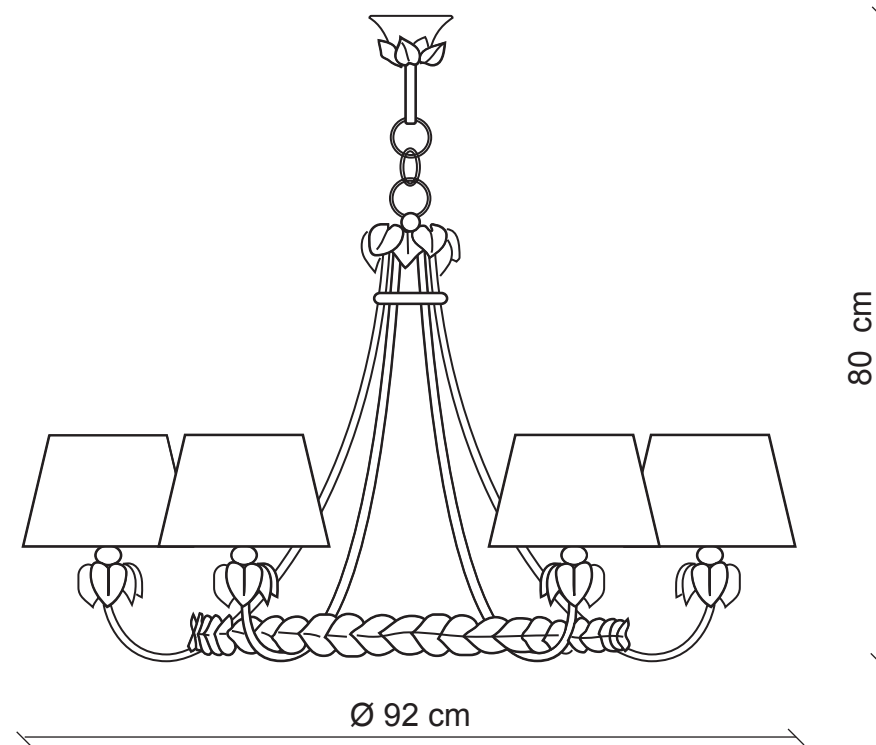

PATRIZIAGARGANTI

Firenze

BAGA 25th Anniversary
LOVELY LIGHT

art. 824

6 lights Chandelier

Finish: English green lacquering,
antiqued nickel details

Lampshades: Green straw

Ø 18x12
H. 12

6x
60W E14
not supplied

m³ 0,86
Kg 4,7