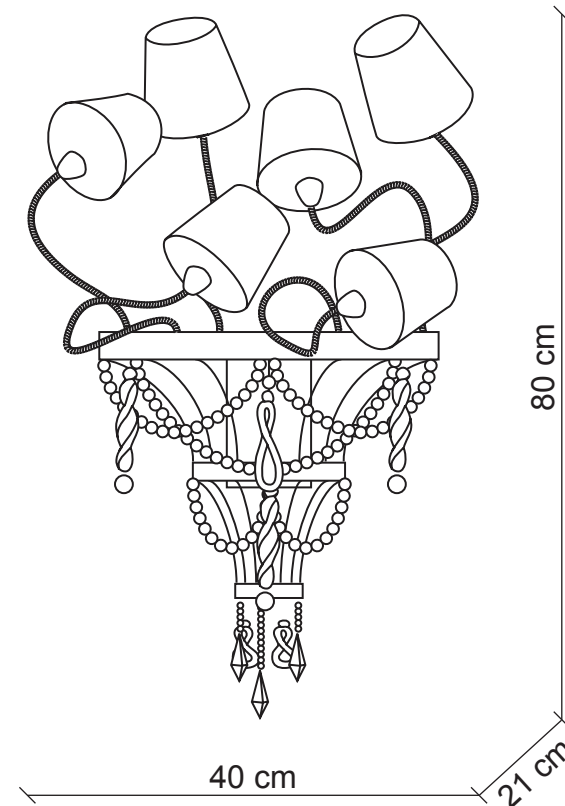

# PATRIZIAGARGANTI

Firenze

**BAGA** Contemporary  
LOVELY LIGHT

**art. 2444**

6 lights Wall lamp

**Finish:** Leaden, nickel details

**Lampshades:** Red goffered fabric

**Accessories:** Black methacrilate and clear crystals

Ø 16x9  
H. 12

6x  
40W E14  
not supplied

Ø 12x8  
H. 11

m<sup>3</sup> 0,22  
Kg 4