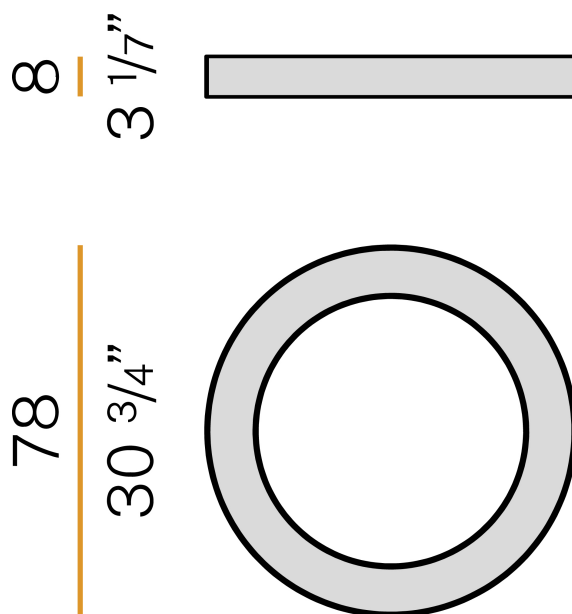

### Data sheet

|                            |                          |
|----------------------------|--------------------------|
| CODE                       | P08201.080.0402          |
| SYSTEM POWER CONSUMPTION   | 45W                      |
| EFFICACY                   | 67.84lm/W                |
| LIGHT SOURCE               | LED                      |
| COLOUR TEMPERATURE         | 3000K Ra>90              |
| LIGHT DISTRIBUTION         | diffused                 |
| POWER SUPPLY               | 220-240V AC              |
| FREQUENCY                  | 50/60Hz                  |
| ELECTRICAL CONFIGURATION   | dimmable (DALI/Push DIM) |
| DRIVER                     | integrated included      |
| NOMINAL LUMINOUS FLUX      | 6111lm                   |
| LUMEN OUTPUT               | 3053lm                   |
| EFFICIENCY                 | 50%                      |
| WEIGHT                     | 7,63 Kg                  |
| PROTECTION DEGREE          | IP40                     |
| COLOUR TOLLERANCES         | SDCM 3                   |
| GLOW WIRE TEST PERFORMANCE | 850°                     |
| PACKING DIMENSIONS         | 90,0 x 18,0 x 90,0 cm    |

### Technical drawing