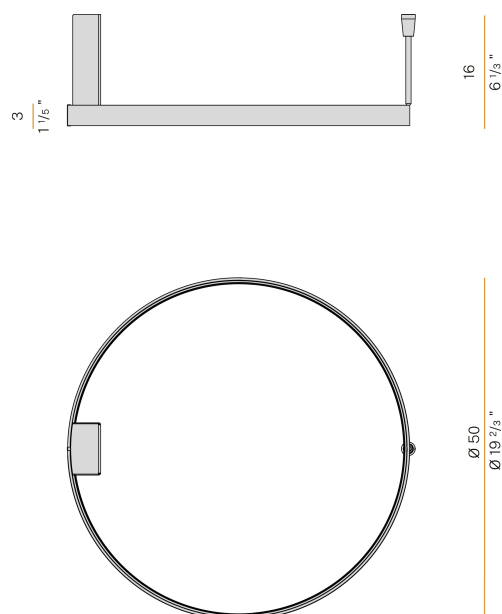

PANZERI

Zero Round

220-240V AC dimmable (DALI/Push DIM)

P03301.050.0502

● white

Data sheet

CODE	P03301.050.0502
SYSTEM POWER CONSUMPTION	29W
EFFICACY	70.31lm/W
LIGHT SOURCE	LED
LIGHT SOURCE LIFETIME	L70 (B50) 60.000h
COLOUR TEMPERATURE	2700K Ra>90
LIGHT DISTRIBUTION	diffused
POWER SUPPLY	220-240V AC
FREQUENCY	50/60Hz
ELECTRICAL CONFIGURATION	dimmable (DALI/Push DIM)
DRIVER	integrated included
NOMINAL LUMINOUS FLUX	2835lm
LUMEN OUTPUT	2039lm
EFFICIENCY	71.9%
WEIGHT	1,41 Kg
PROTECTION DEGREE	IP20
COLOUR TOLLERANCES	SDCM 3
PACKING DIMENSIONS	58,0 x 58,0 x 10,0 cm

Ceiling or wall lighting fixture for interiors, with direct and indirect light emission.
Pickled sheet metal ceiling or wall bracket in polyacrylic paint.
Pickled sheet metal wall plate in polyacrylic paint.
Bended extruded aluminium structure in white, black, bronze, mat brass or titanium polyacrylic paint.
Extruded polycarbonate diffuser with opaline finish.

Technical drawing

Application

Polar diagram