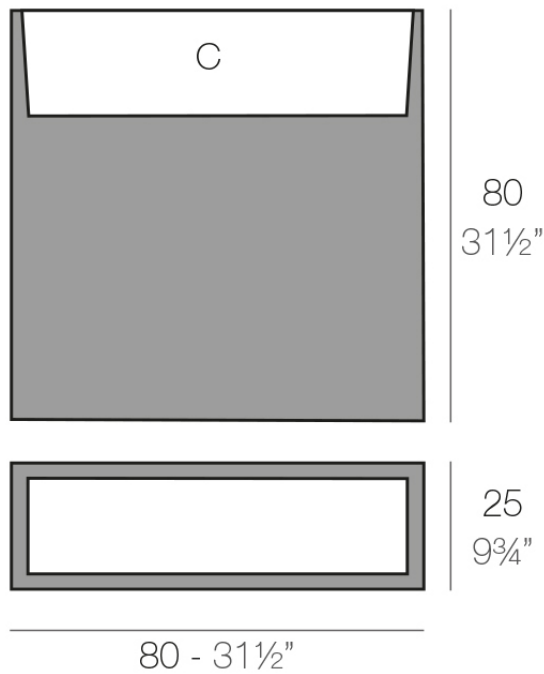

Info

Description

Pot made of polyethylene resin by rotational moulding. 100% Recyclable. Item suitable for indoor and outdoor use. Available in different finishes.

Weight: 9 Kg

WALL 80 cm C = 30 L 76 x 20 cm
 WALL 31 1/2" C = 11 3/4 gal x 7 3/4"