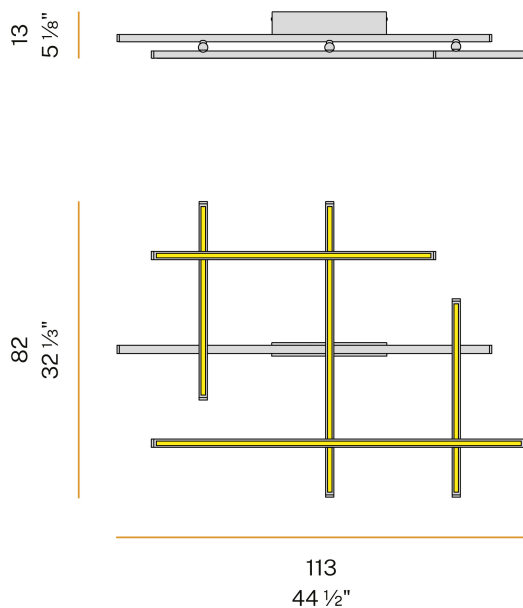

### Data sheet

CODE	P02919.115.0502
SYSTEM POWER CONSUMPTION	78W
EFFICACY	30.2lm/W
LIGHT SOURCE	LED
LIGHT SOURCE LIFETIME	L70 (B10) 60.000h
COLOUR TEMPERATURE	2700K Ra>90
LIGHT DISTRIBUTION	diffused
POWER SUPPLY	220-240V AC
FREQUENCY	50/60Hz
ELECTRICAL CONFIGURATION	dimmable (DALI/Push DIM)
DRIVER	integrated included
NOMINAL LUMINOUS FLUX	8316lm
LUMEN OUTPUT	2356lm
EFFICIENCY	28.3%
WEIGHT	2,97 Kg
PROTECTION DEGREE	IP20
COLOUR TOLLERANCES	SDCM 3
PACKING DIMENSIONS	87,0 x 118,0 x 14,0 cm

### Technical drawing

### Polar diagram