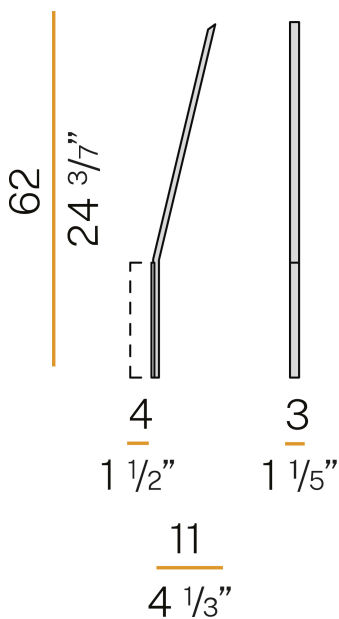

PANZERI

Ypsilon

220-240V AC ON-OFF

X07222.000.0401

Data sheet

CODE	X07222.000.0401
SYSTEM POWER CONSUMPTION	13W
EFFICACY	80.46lm/W
LIGHT SOURCE	LED
COLOUR TEMPERATURE	3000K Ra>90
LIGHT DISTRIBUTION	diffused
POWER SUPPLY	220-240V AC
FREQUENCY	50/60Hz
ELECTRICAL CONFIGURATION	ON-OFF
DRIVER	integrated included
NOMINAL LUMINOUS FLUX	1366lm
LUMEN OUTPUT	1046lm
EFFICIENCY	76.6%
WEIGHT	0,59 Kg
PROTECTION DEGREE	IP20
COLOUR TOLLERANCES	SDCM 3
PACKING DIMENSIONS	10,0 x 83,0 x 5,0 cm

Technical drawing

Lighting fixture for wall semi-built-in installation for interiors, with indirect light emission.

Pickled sheet metal bracket in white, black, bronze or mat brass polyacrylic paint, or in polished stainless steel.

Application

Polar diagram