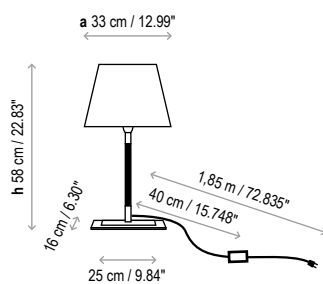

Tau Mini

Tau M/58

Tau Madera

Tau P/150