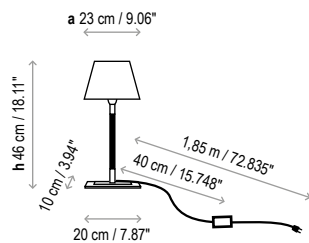

3023932U/P678 Satin Nickel & Chrome
Wengue
Shade Cream Ribbon

Inox Base: Satin nickel–Brilliant chrome

Transparent wire-Black switch

Rectangular lampshade
14.96" x 9.84" x 10.24"

Customizable

Measures

Tau Mini