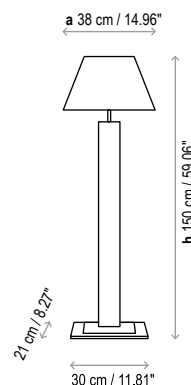

Lamps description

1 x 60 W E26 A15 INC

1 x 5 W E26 A15 LED

1 x 14 W E26 Triple CFL

Voltage: 120V~60Hz

2 Boxes:

1 Box 13.78 x 13.78 x 57.09 inches
Vol.: 6.2719 ft³ Weight: 19.84 lbs

1 Box 17.72 x 17.72 x 9.84 inches
Vol.: 1.7869 ft³ Weight: 2.20 lbs

3023932U/P678 Satin Nickel & Chrome
Wengue
Shade Cream Ribbon

Inox Base: Satin nickel–Brilliant chrome

Transparent wire-Black switch

Rectangular lampshade
14.96" x 9.84" x 10.24"

Customizable

Measures

Tau Mini