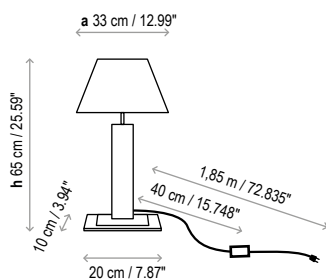

Tau Mini

Tau M/58

Tau Madera

Tau P/150