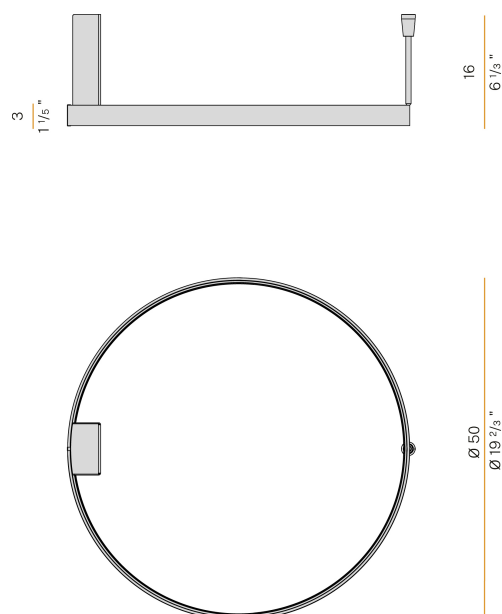

PANZERI

Zero Round

220-240V AC dimmable (DALI/Push DIM)

P03317.050.0402

bronze

Data sheet

CODE	P03317.050.0402
SYSTEM POWER CONSUMPTION	29W
EFFICACY	70.31lm/W
LIGHT SOURCE	LED
LIGHT SOURCE LIFETIME	L70 (B50) 60.000h
COLOUR TEMPERATURE	3000K Ra>90
LIGHT DISTRIBUTION	diffused
POWER SUPPLY	220-240V AC
FREQUENCY	50/60Hz
ELECTRICAL CONFIGURATION	dimmable (DALI/Push DIM)
DRIVER	integrated included
NOMINAL LUMINOUS FLUX	2835lm
LUMEN OUTPUT	2039lm
EFFICIENCY	71.9%
WEIGHT	1,41 Kg
PROTECTION DEGREE	IP20
COLOUR TOLLERANCES	SDCM 3
PACKING DIMENSIONS	58,0 x 58,0 x 10,0 cm

Ceiling or wall lighting fixture for interiors, with direct and indirect light emission.
Pickled sheet metal ceiling or wall bracket in polyacrylic paint.
Pickled sheet metal wall plate in polyacrylic paint.
Bended extruded aluminium structure in white, black, bronze, mat brass or titanium polyacrylic paint.
Extruded polycarbonate diffuser with opaline finish.

Technical drawing

Application

Polar diagram