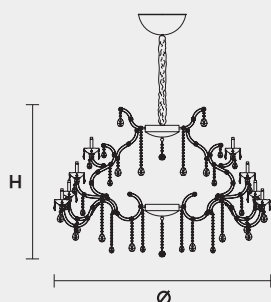

VE 988 49

MASIERO

VE 988 49 MT
TRADITIONAL VERSION

H 90 cm 35,43"
Ø 130 cm 51,18"
kg 51

49 x E14 x 40 W max
Triac Dimmable

Lighting system: Traditional E14 lightbulbs (not included)
Frame: Chrome or gold plated metal covered by transparent glass
Lampshades: No lampshades included
Pendants: Transparent

VE 988 49 RW
RGB-W LED VERSION

H 90 cm 35,43"
Ø 130 cm 51,18"
kg 51

49 x RGB-W LED SOURCES (driver included)
16170 lm at 3000 K - CRI>85 - 196 W

Controlled by: DMX or Masiero Smart Light App
Frame: Chrome or gold plated metal covered with transparent glass
Lampshades: No lampshades included
Pendants: Transparent

VE 988 49 DW
DYNAMIC WHITE LED VERSION

H 90 cm 35,43"
Ø 130 cm 51,18"
kg 51

49 x DW LED SOURCES (driver included)
DYNAMIC White from 2700 K to 6500 K
24010 lm max at 4700 K - CRI>85 - 196 W

Controlled by: DMX or Masiero Smart Light App
Frame: Chrome or gold plated metal covered with transparent glass
Lampshades: No lampshades included
Pendants: Transparent

VE 988 49 CG
COLOURED GLASS VERSION

H 90 cm 35,43"
Ø 130 cm 51,18"
kg 51

49 x E14 x 40 W max
Triac Dimmable

Lighting system: Traditional E14 lightbulbs (not included)
Frame: Painted metal covered with painted glass
Lampshades: No lampshades included
Pendants: Color painted glass
Available in: Green/ Orange/ Yellow/ Purple/ Lilac/ Blue/ Red/ White/ Black