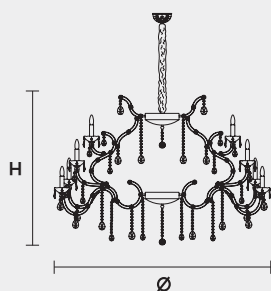

VE 988 49

MASIERO

VE 988 49 MT
TRADITIONAL VERSION

H 90 cm 35,43"
Ø 130 cm 51,18"
kg 51

49 x E14 x 40 W max
Triac Dimmable

Lighting system: Traditional E14 lightbulbs (not included)
Frame: Chrome or gold plated metal covered by transparent glass
Lampshades: No lampshades included
Pendants: Transparent

VE 988 49 RW
RGB-W LED VERSION

H 90 cm 35,43"
Ø 130 cm 51,18"
kg 51

49 x RGB-W LED SOURCES (driver included)
16170 lm at 3000 K - CRI>85 - 196 W

Controlled by: DMX or Masiero Smart Light App
Frame: Chrome or gold plated metal covered with transparent glass
Lampshades: No lampshades included
Pendants: Transparent

VE 988 49 DW
DYNAMIC WHITE LED VERSION

H 90 cm 35,43"
Ø 130 cm 51,18"
kg 51

49 x DW LED SOURCES (driver included)
DYNAMIC White from 2700 K to 6500 K
24010 lm max at 4700 K - CRI>85 - 196 W

Controlled by: DMX or Masiero Smart Light App
Frame: Chrome or gold plated metal covered with transparent glass
Lampshades: No lampshades included
Pendants: Transparent

VE 988 49 CG
COLOURED GLASS VERSION

H 90 cm 35,43"
Ø 130 cm 51,18"
kg 51

49 x E14 x 40 W max
Triac Dimmable

Lighting system: Traditional E14 lightbulbs (not included)
Frame: Painted metal covered with painted glass
Lampshades: No lampshades included
Pendants: Color painted glass
Available in: Green/ Orange/ Yellow/ Purple/ Lilac/ Blue/ Red/ White/ Black