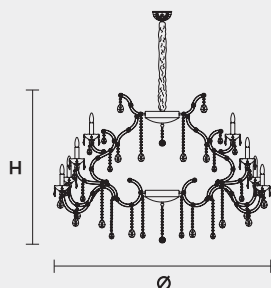

VE 988 49

MASIERO

VE 988 49 MT
TRADITIONAL VERSION

H 90 cm 35,43"
Ø 130 cm 51,18"
kg 51

49 x E14 x 40 W max
Triac Dimmable

Lighting system: Traditional E14 lightbulbs (not included)
Frame: Chrome or gold plated metal covered by transparent glass
Lampshades: No lampshades included
Pendants: Transparent

VE 988 49 RW
RGB-W LED VERSION

H 90 cm 35,43"
Ø 130 cm 51,18"
kg 51

49 x RGB-W LED SOURCES (driver included)
16170 lm at 3000 K - CRI>85 - 196 W

Controlled by: DMX or Masiero Smart Light App
Frame: Chrome or gold plated metal covered with transparent glass
Lampshades: No lampshades included
Pendants: Transparent

VE 988 49 DW
DYNAMIC WHITE LED VERSION

H 90 cm 35,43"
Ø 130 cm 51,18"
kg 51

49 x DW LED SOURCES (driver included)
DYNAMIC White from 2700 K to 6500 K
24010 lm max at 4700 K - CRI>85 - 196 W

Controlled by: DMX or Masiero Smart Light App
Frame: Chrome or gold plated metal covered with transparent glass
Lampshades: No lampshades included
Pendants: Transparent

VE 988 49 CG
COLOURED GLASS VERSION

H 90 cm 35,43"
Ø 130 cm 51,18"
kg 51

49 x E14 x 40 W max
Triac Dimmable

Lighting system: Traditional E14 lightbulbs (not included)
Frame: Painted metal covered with painted glass
Lampshades: No lampshades included
Pendants: Color painted glass
Available in: Green/ Orange/ Yellow/ Purple/ Lilac/ Blue/ Red/ White/ Black