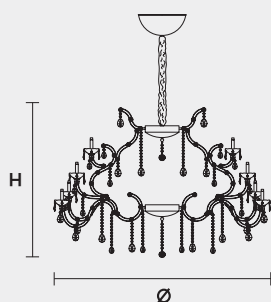

VE 988 49

MASIERO

VE 988 49 MT
TRADITIONAL VERSION

H 90 cm 35,43"
Ø 130 cm 51,18"
kg 51

49 x E14 x 40 W max
Triac Dimmable

Lighting system: Traditional E14 lightbulbs (not included)
Frame: Chrome or gold plated metal covered by transparent glass
Lampshades: No lampshades included
Pendants: Transparent

VE 988 49 RW
RGB-W LED VERSION

H 90 cm 35,43"
Ø 130 cm 51,18"
kg 51

49 x RGB-W LED SOURCES (driver included)
16170 lm at 3000 K - CRI>85 - 196 W

Controlled by: DMX or Masiero Smart Light App
Frame: Chrome or gold plated metal covered with transparent glass
Lampshades: No lampshades included
Pendants: Transparent

VE 988 49 DW
DYNAMIC WHITE LED VERSION

H 90 cm 35,43"
Ø 130 cm 51,18"
kg 51

49 x DW LED SOURCES (driver included)
DYNAMIC White from 2700 K to 6500 K
24010 lm max at 4700 K - CRI>85 - 196 W

Controlled by: DMX or Masiero Smart Light App
Frame: Chrome or gold plated metal covered with transparent glass
Lampshades: No lampshades included
Pendants: Transparent

VE 988 49 CG
COLOURED GLASS VERSION

H 90 cm 35,43"
Ø 130 cm 51,18"
kg 51

49 x E14 x 40 W max
Triac Dimmable

Lighting system: Traditional E14 lightbulbs (not included)
Frame: Painted metal covered with painted glass
Lampshades: No lampshades included
Pendants: Color painted glass
Available in: Green/ Orange/ Yellow/ Purple/ Lilac/ Blue/ Red/ White/ Black