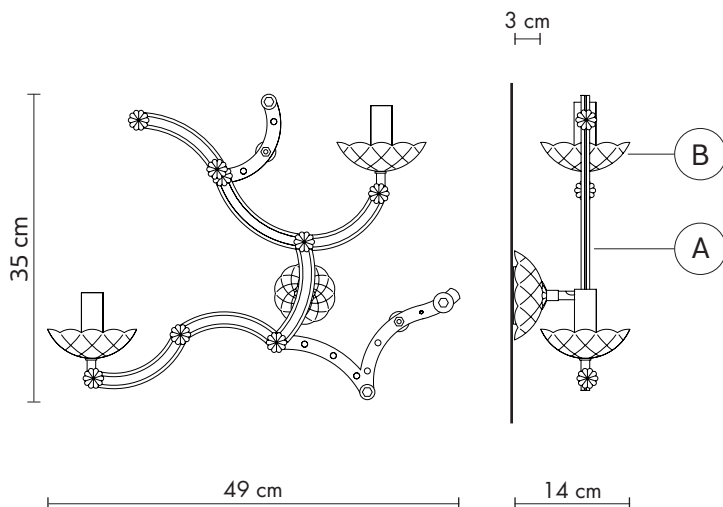

BOBECHE "B"

material	artistic glass	
colour	transparent	

ELECTRICAL SYSTEM

socket	E14
source	2 x max 42W
energy class	da E a A++

PACKAGING

nr. of collis	1
net weight/kg	1,2
gross weight/kg	
packaging/cm	

EMISSION OF LIGHT

one directional

CERTIFICATION

IEC	60598-1:2008
EN	60598-1:2008 + A11:2009

IP rate	IP20
bulb	not provided

COLLECTION

available also as: suspension lamp

AP146 3O INT AP146 3B INT