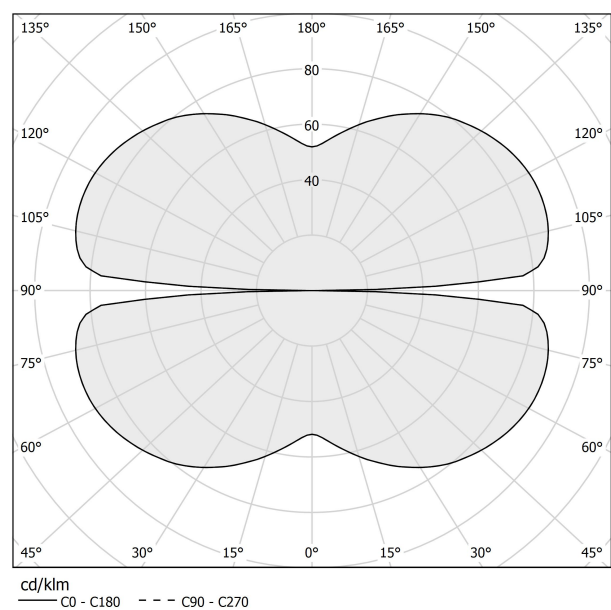

### Data sheet

CODE	M03202.050.0410
SYSTEM POWER CONSUMPTION	25W
EFFICACY	81.56lm/W
LIGHT SOURCE	LED
LIGHT SOURCE LIFETIME	L70 (B50) 60.000h
COLOUR TEMPERATURE	3000K Ra>90
LIGHT DISTRIBUTION	diffused
POWER SUPPLY	24V DC
DRIVER	remote not included
NOMINAL LUMINOUS FLUX	2835lm
LUMEN OUTPUT	2039lm
EFFICIENCY	71.9%
WEIGHT	0.92 Kg
PROTECTION DEGREE	IP20
COLOUR TOLLERANCES	SDCM 3
PACKING DIMENSIONS	58,0 x 58,0 x 10,0 cm

### Technical drawing

### Polar diagram