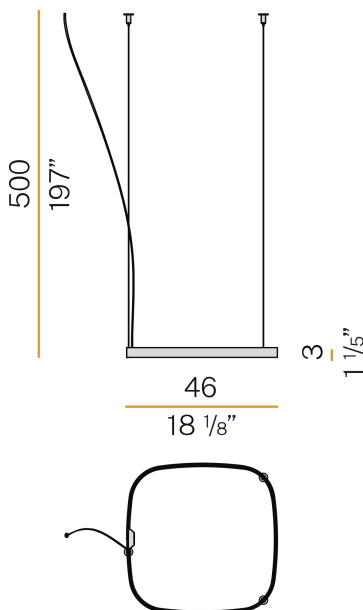

### Data sheet

CODE	M03202.050.0410
SYSTEM POWER CONSUMPTION	25W
EFFICACY	81.56lm/W
LIGHT SOURCE	LED
LIGHT SOURCE LIFETIME	L70 (B50) 60.000h
COLOUR TEMPERATURE	3000K Ra>90
LIGHT DISTRIBUTION	diffused
POWER SUPPLY	24V DC
DRIVER	remote not included
NOMINAL LUMINOUS FLUX	2835lm
LUMEN OUTPUT	2039lm
EFFICIENCY	71.9%
WEIGHT	0.92 Kg
PROTECTION DEGREE	IP20
COLOUR TOLLERANCES	SDCM 3
PACKING DIMENSIONS	58,0 x 58,0 x 10,0 cm

### Technical drawing