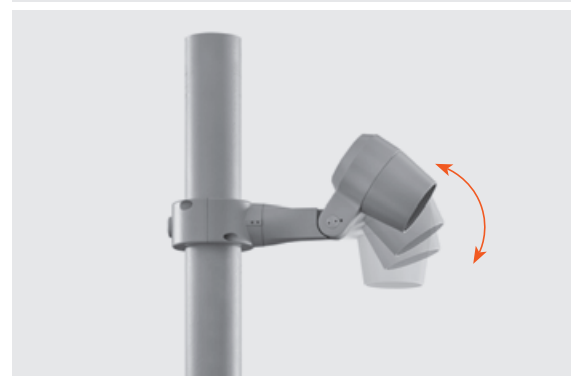

807001 - 807004

RING POLE MINI

Floodlight for outdoor installation on a pole diam. 60 mm or 76 mm, with 355° swivel pole attachment and allowing horizontal adjustment of +90° / -40°. Phospho-chromatised and polyester powder coated die-cast copper-free aluminium base and head, tempered safety glass, moulded silicone gaskets and o-rings, with screws in stainless steel. Swivel pole joint with graduated scale and mechanical aiming lock. Built-in LED driver, with 1 COB CREE "CXB 1310" LED. IP66 rating.

807001

807004

Technical features

Technical data

IP Rating	IP66
IK Rating	IK10
Material	High corrosion resistance die-cast copper-free aluminum body
Coating	Polyester powder coating with phosphochromating pre-finish
Screws	Stainless steel
Transformer	Electrical power supply 220/240V 50/60Hz built-in
Gasket	Silicone rubber
Glass	Tempered
Cable gland	M16 rubber grommet
Power cable	Not included

NEW AESTHETIC
POLE ATTACHMENT
AVAILABLE ON REQUEST

807001		SINGLE RING POLE MINI - 10 WATT 220-240V 50-60HZ		
light source	light beam options	lumen output (lm)	lumin. efficacy (lm/w)	
3000°K warm-white				
cob led	 14°	1.100	110	
cob led	 35°	1.060	106	
cob led	 55°	1.000	100	
4000°K neutral-white				
cob led	 14°	1.200	120	
cob led	 35°	1.140	114	
cob led	 55°	1.083	108	