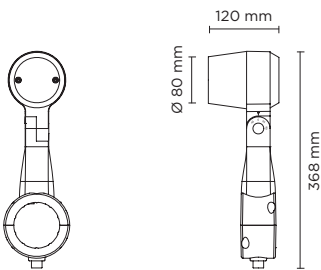

807001 - 807004

RING POLE MINI

Floodlight for outdoor installation on a pole diam. 60 mm or 76 mm, with 355° swivel pole attachment and allowing horizontal adjustment of +90° / -40°. Phospho-chromatised and polyester powder coated die-cast copper-free aluminium base and head, tempered safety glass, moulded silicone gaskets and o-rings, with screws in stainless steel. Swivel pole joint with graduated scale and mechanical aiming lock. Built-in LED driver, with 1 COB CREE "CXB 1310" LED. IP66 rating.

807001

807004

Technical features

Technical data

IP Rating	IP66
IK Rating	IK10
Material	High corrosion resistance die-cast copper-free aluminum body
Coating	Polyester powder coating with phosphochromating pre-finish
Screws	Stainless steel
Transformer	Electrical power supply 220/240V 50/60Hz built-in
Gasket	Silicone rubber
Glass	Tempered
Cable gland	M16 rubber grommet
Power cable	Not included

NEW AESTHETIC
POLE ATTACHMENT
AVAILABLE ON REQUEST

807001		SINGLE RING POLE MINI - 10 WATT 220-240V 50-60HZ		
light source	light beam options	lumen output (lm)	lumin. efficacy (lm/w)	
3000°K warm-white				
cob led	 14°	1.100	110	
cob led	 35°	1.060	106	
cob led	 55°	1.000	100	
4000°K neutral-white				
cob led	 14°	1.200	120	
cob led	 35°	1.140	114	
cob led	 55°	1.083	108	

Colors options

-  Textured Grey
RAL 9006
-  Anthracite Grey
RAL 7016
-  Matt Black
(on request)

Technical data

Wattage	10 WATT
Light source	1 COB CREE "CXB 1310" LED
Gross weight	2,00 Kg

807004		DOUBLE RING POLE MINI - 2X10 WATT 220-240V 50-60HZ		
light source	light beam options	lumen output (lm)	lumin. efficacy (lm/w)	
3000°K warm-white				
cob led	 14°	2 x 1.100	110	
cob led	 35°	2 x 1.060	106	
cob led	 55°	2 x 1.000	100	
4000°K neutral-white				
cob led	 14°	2 x 1.200	120	
cob led	 35°	2 x 1.140	114	
cob led	 55°	2 x 1.083	108	