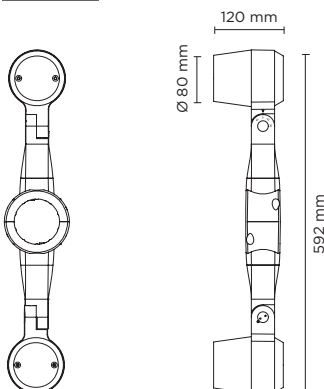

807001 - 807004

RING POLE MINI

Floodlight for outdoor installation on a pole diam. 60 mm or 76 mm, with 355° swivel pole attachment and allowing horizontal adjustment of +90° / -40°. Phospho-chromatised and polyester powder coated die-cast copper-free aluminium base and head, tempered safety glass, moulded silicone gaskets and o-rings, with screws in stainless steel. Swivel pole joint with graduated scale and mechanical aiming lock. Built-in LED driver, with 1 COB CREE "CXB 1310" LED. IP66 rating.

807001

807004

Technical features

Technical data

IP Rating	IP66
IK Rating	IK10
Material	High corrosion resistance die-cast copper-free aluminum body
Coating	Polyester powder coating with phosphochromating pre-finish
Screws	Stainless steel
Transformer	Electrical power supply 220/240V 50/60Hz built-in
Gasket	Silicone rubber
Glass	Tempered
Cable gland	M16 rubber grommet
Power cable	Not included

Colors options

-  Textured Grey
RAL 9006
-  Anthracite Grey
RAL 7016
-  Matt Black
(on request)

Technical data

Wattage	10 WATT
Light source	1 COB CREE "CXB 1310" LED
Gross weight	2,00 Kg

807004		DOUBLE RING POLE MINI - 2X10 WATT 220-240V 50-60HZ		
light source	light beam options	lumen output (lm)	lumin. efficacy (lm/w)	
3000°K warm-white				
cob led	 14°	2 x 1.100	110	
cob led	 35°	2 x 1.060	106	
cob led	 55°	2 x 1.000	100	
4000°K neutral-white				
cob led	 14°	2 x 1.200	120	
cob led	 35°	2 x 1.140	114	
cob led	 55°	2 x 1.083	108	

code	h. mm.
809904	3.000
809905	4.000
809906	5.000
809907	ACC.
809909	TOP CAP DIAM 76mm