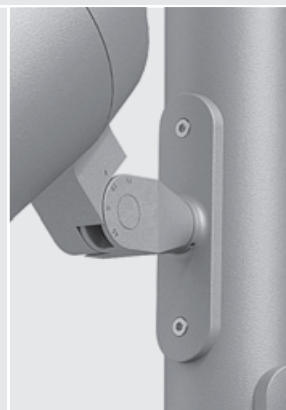

807001 - 807004

RING POLE MINI

Floodlight for outdoor installation on a pole diam. 60 mm or 76 mm, with 355° swivel pole attachment and allowing horizontal adjustment of +90° / -40°. Phospho-chromatised and polyester powder coated die-cast copper-free aluminium base and head, tempered safety glass, moulded silicone gaskets and o-rings, with screws in stainless steel. Swivel pole joint with graduated scale and mechanical aiming lock. Built-in LED driver, with 1 COB CREE "CXB 1310" LED. IP66 rating.

807001

807004

Technical features

Technical data

IP Rating	IP66
IK Rating	IK10
Material	High corrosion resistance die-cast copper-free aluminum body
Coating	Polyester powder coating with phosphochromating pre-finish
Screws	Stainless steel
Transformer	Electrical power supply 220/240V 50/60Hz built-in
Gasket	Silicone rubber
Glass	Tempered
Cable gland	M16 rubber grommet
Power cable	Not included

NEW AESTHETIC
POLE ATTACHMENT
AVAILABLE ON REQUEST

807001		SINGLE RING POLE MINI - 10 WATT 220-240V 50-60HZ		
light source	light beam options	lumen output (lm)	lumin. efficacy (lm/w)	
3000°K warm-white				
cob led	 14°	1.100	110	
cob led	 35°	1.060	106	
cob led	 55°	1.000	100	
4000°K neutral-white				
cob led	 14°	1.200	120	
cob led	 35°	1.140	114	
cob led	 55°	1.083	108	