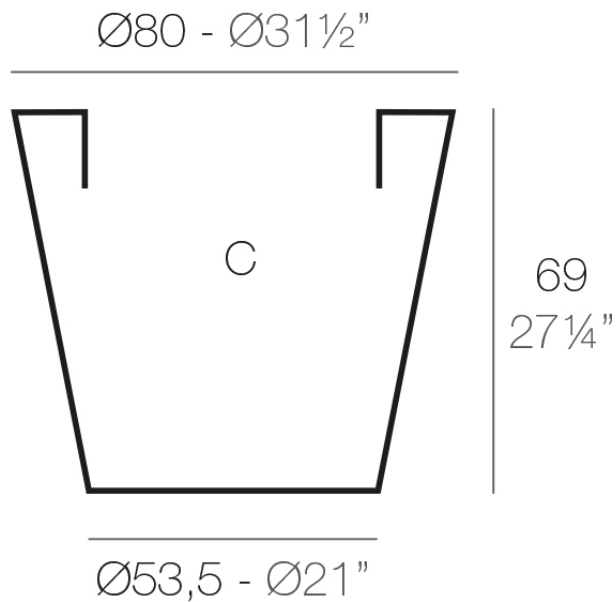

Info

Description

Pot made of polyethylene resin by rotational moulding. 100% Recyclable. Item suitable for indoor and outdoor use. Available in different finishes.

Weight: 8 Kg

CONO Ø80 cm	C = 250 L
CONO Ø31½"	C = 66 gal