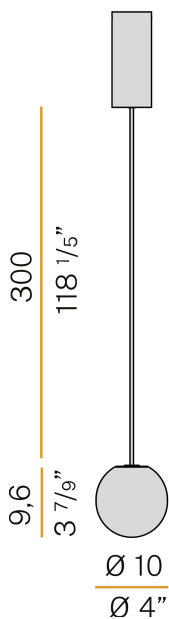

### Data sheet

CODE	L11506.010.0401
SYSTEM POWER CONSUMPTION	4W
LIGHT SOURCE	LED
COLOUR TEMPERATURE	3000K Ra>90
LIGHT DISTRIBUTION	diffused
POWER SUPPLY	220-240V AC
FREQUENCY	50/60Hz
ELECTRICAL CONFIGURATION	ON-OFF
DRIVER	integrated included
NOMINAL LUMINOUS FLUX	120lm
WEIGHT	0.78 Kg
PROTECTION DEGREE	IP20
COLOUR TOLLERANCES	SDCM 3
PACKING DIMENSIONS	14,0 x 30,0 x 13,0 cm

Suspension lighting fixture for interiors, with direct and indirect light emission. Turned brass wiring support. Diffuser in blown glass with bronze colour. Turned aluminium closing disk in champagne polyacrylic paint. 3m (118,1") long suspension and power cable in transparent PVC. Power canopy with pickled sheet metal ceiling bracket and extruded aluminium covering in champagne or mat black polyacrylic paint.

### Technical drawing

### Polar diagram