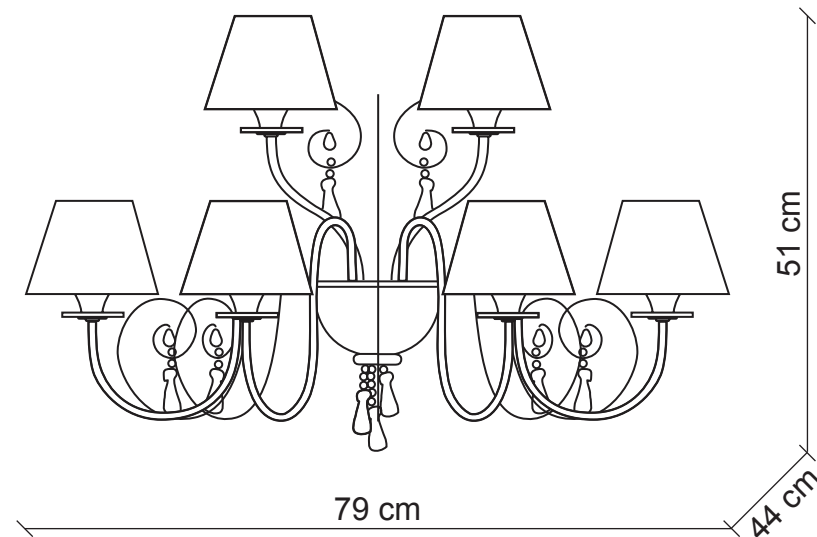

PATRIZIAGARGANTI

Firenze

BAGA XXI Century
LOVELY LIGHT

art. 1112

6 lights Wall lamp

Finish: Gold leaf

Lampshades: Natural paper

Accessories: Clear and amethyst crystals

m³ 0,22
Kg 3,8