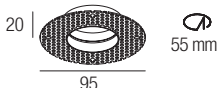

| CCT | CRI | Flux |
|-------|-------|--------|
| 2700K | CR198 | 540 lm |
| 3000K | | 600 lm |
| 4000K | | 620 lm |

Code construction

ZWEM X X X

Optionals

ZQM001 ZQM001B

White Black

Plasterboard recessing frame