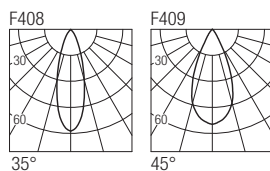

Supply current

500 mA (V_i 9V)

Power

6 W

Series wiring

Dimensions

Photometric diagrams

CCT/CRI/Flux