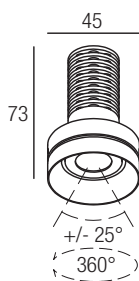

Supply current

500 mA (V_i 9V)

Power

6 W

Series wiring

Dimensions

Photometric diagrams

CCT/CRI/Flux