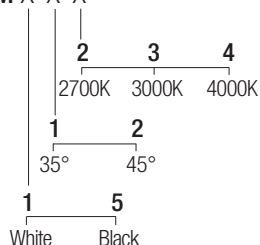

Code construction

ZWEM X X X