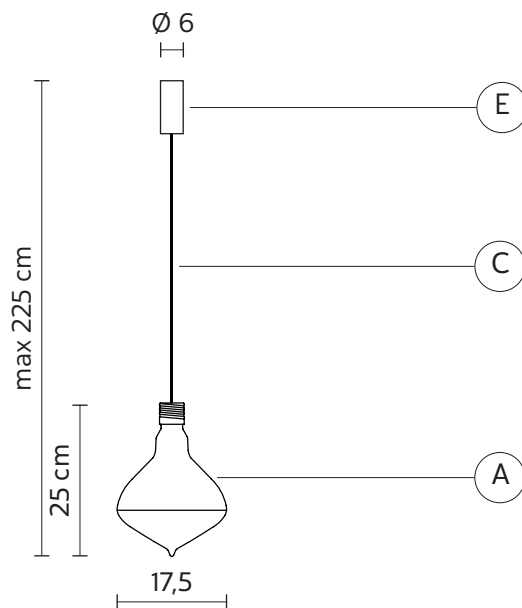

CEILING CUP "E"

material	metal
colour	matt black

ELECTRICAL CABLE "C"

material	PVC	
colour	black	

ELECTRICAL SYSTEM

source	LED 8,6w LED, 940 lumen, 3000 K°
energy class	from A to A++

PACKAGING

nr. of collis	1
net weight/kg	1
gross weight/kg	1,85
packaging/cm	25x25x32

EMISSION OF LIGHT

one-directional

	direct
	filtered
	indirect
	none

CERTIFICATION

IEC	60598-1:2014
EN	60598-1:2015

IP rate	IP20
bulb	Kit LED equipped

COLLECTION

available also as: wall lamp