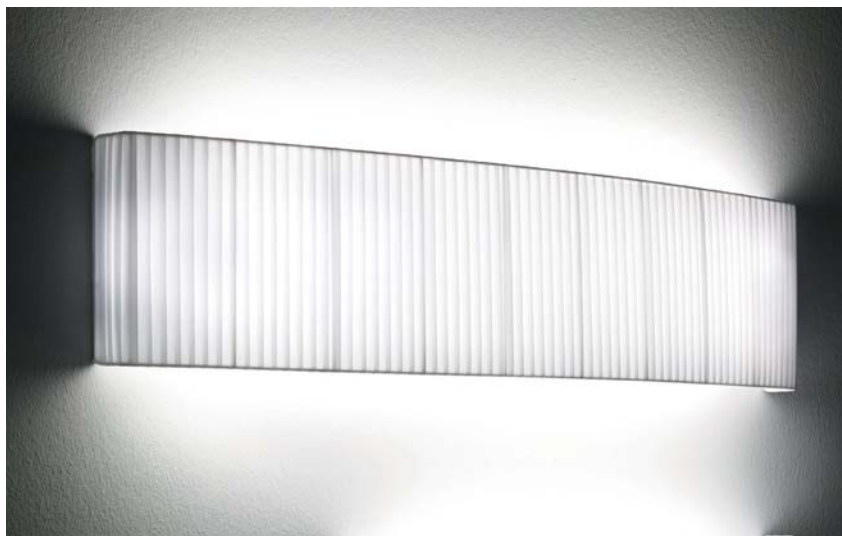

Name: Wall Street T5 - 02

Design: Joana Bover / 2008

Typology: Wall lamp

Environment: Indoor

Technical description:

Wall light with white structure, holding two 39W T5 florescent bulbs. Lamp shades available in white cotton and cream or white hand wrapped translucent polyester blend ribbon. Smaller format may be selected.

Lamps description

 Grounding: compulsory
 2 x 39W Minibipin T5 L. Fluo
Voltage: 120-277V / 50-60Hz
 1 Box 11.81 x 13.78 x 41.34 inches
Vol.: 3.8952 ft ³
Weight: 11.02 lbs
Certifications:  
 Photometrics made according to the position the lights are shown in the catalogue and price list.

Ref Finishings

T529002U	White Structure T-5/02
DT529002U*	DIM 0-10V White Structure T-5/02
* Dimming ballast (DIM 0-10V)	
Lampshade T-5/02	
P-611	White Cotton
P-612	White Translucent Ribbon
P-613	Cream Translucent Ribbon