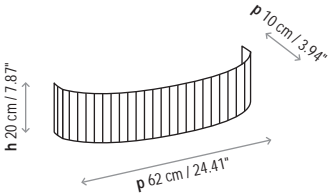

Wall Street T5 - 01