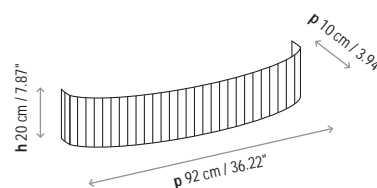

Name: Wall Street T5 - 02

Design: Joana Bover / 2008

Typology: Wall lamp

Environment: Indoor

Technical description:

Wall light with white structure, holding two 39W T5 florescent bulbs. Lamp shades available in white cotton and cream or white hand wrapped translucent polyester blend ribbon. Smaller format may be selected.

Lamps description

Grounding: compulsory
2 x 39W Minibipin T5 L. Fluo
Voltage: 120-277V / 50-60Hz
1 Box 11.81 x 13.78 x 41.34 inches
Vol.: 3.8952 ft³
Weight: 11.02 lbs
Certifications:
Photometrics made according to the position the lights are shown in the catalogue and price list.

Ref   Finishings

T529002U	White Structure T-5/02
DT529002U*	DIM 0-10V White Structure T-5/02
* Dimming ballast (DIM 0-10V)	
Lampshade T-5/02	
P-611	White Cotton
P-612	White Translucent Ribbon
P-613	Cream Translucent Ribbon

Measures

Wall lamp measures are according to T-5 HO Fluorescents

Customizable