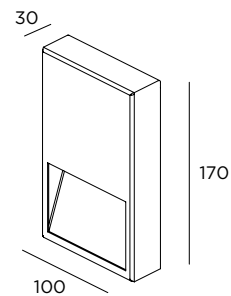

## Nessun dorma wall 10-17

  IP65 IK08 24V / 220-240V

Stainless steel AISI 316L

Fixing to the wall

Indirect light

**inverlight**  
FRANCESCO CASATI SPA

via P. Stucchi, 2 \ 20872 Cornate d'Adda (MB) Italy

tel. +39 039 6060754