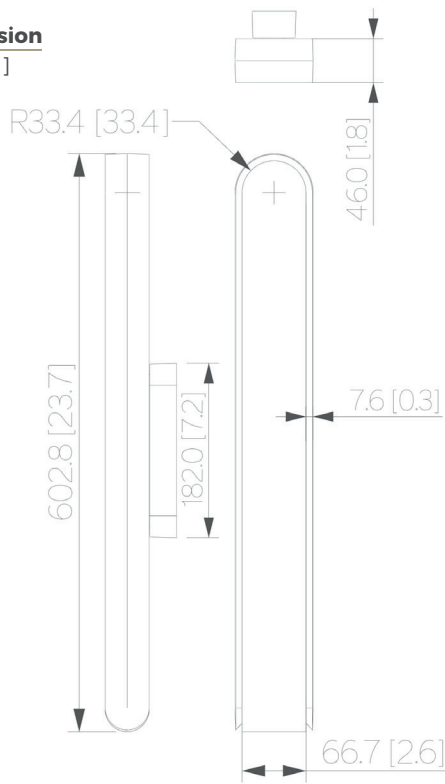

**Dimension**  
mm [in]

# SCONCE QUATRE CENT QUARANTE 600

*Design Arnaud Leman*

Reference  
**WLQQ600RC**  
Description  
Reparability  
**Driver and led are replaceable**

*Handmade in France in our foundry*

**Specificity**

Power supply **110-120V / 50-60hz / 24V**  
Sources Led **Strip LED 24V**  
Lumens **1000 lm (nominal)**  
Watts **10**  
Weight lbs [Kg] **10 [4,5]**

## Type

VEINE  
BLANCHE

VEINE  
MARRON

ENTRELACS

**Dimension**

mm [in]

Reference

**WLQQ600RC**