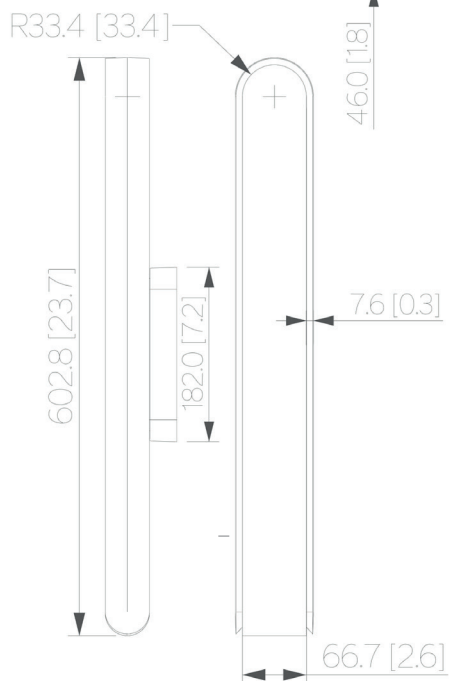

Dimension

mm [in]

Corps en bronze patiné - Diffuseur en albâtre - Vernis protecteur
Reparabilité
Driver et led remplaçable

Référence

WLQQ600RC

Fabriqué France dans notre fonderie