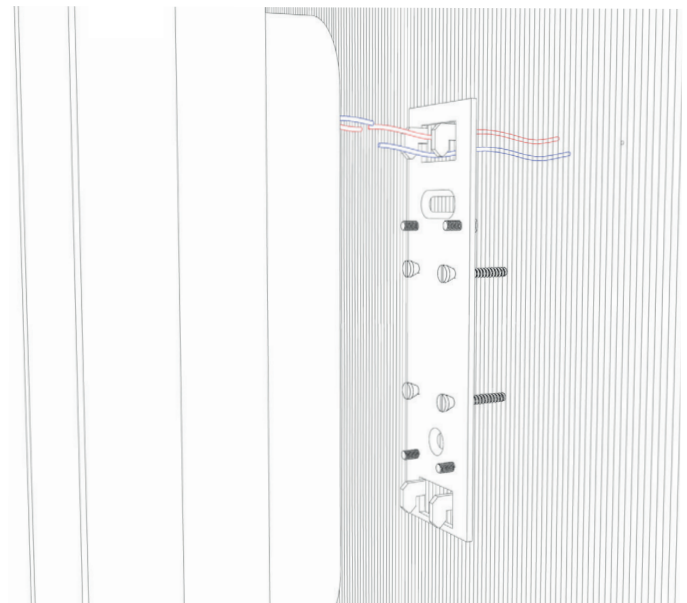

Dimension
mm [in]

SCONCE QUATRE CENT QUARANTE 600

Design Arnaud Leman

Reference
WLQQ600RC
Description
Reparability
Driver and led are replaceable

Handmade in France in our foundry

Specificity

Power supply **110-120V / 50-60hz / 24V**
Sources Led **Strip LED 24V**
Lumens **1000 lm (nominal)**
Watts **10**
Weight lbs [Kg] **10 [4,5]**

Standard

Colors

Dimming

Driver Position

* Workshop setting

Fixing

Bronze Finishes

Patinas

Special

Alabasters

Type