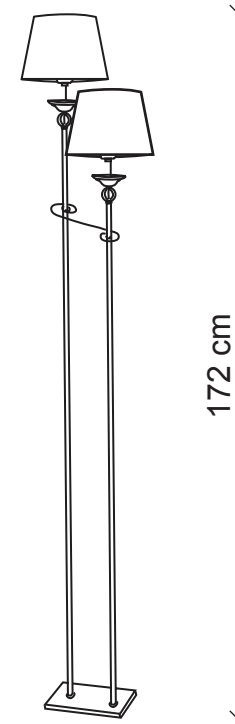

PATRIZIAGARGANTI

Firenze

BAGA 25th Anniversary
LOVELY LIGHT

art. 561

2 lights Floor lamp

Finish: Iron and antiqued brass

Lampshades: Silk

Accessories: Ceramic details

Ø 22x16
H. 16

2x
100W E27
not supplied

m³ 0,33
Kg 9,1