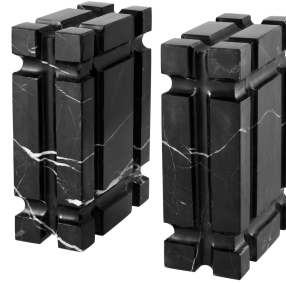

E I C H H O L T Z

25 YEARS OF LUXURY

SPECIFICATION SHEET

Item no.	110922
Item description	Bookend Linea black marble set of 2
Category	Accessories
Type	Book stands
Country of origin	China

ITEM MEASUREMENTS (CM / KG)

Dimensions	15 x 7 x H. 20 cm per piece
Net weight	10

SPECIFICATIONS

Material(s)	Marble
Finish(es)/colour(s)	Black marble
Suitable for	Indoor use only

PACKAGE INFORMATION (MTR/KG)

Package measurements	0,27 x 0,25 x 0,23
Volume	0,0155
Gross weight	10,60