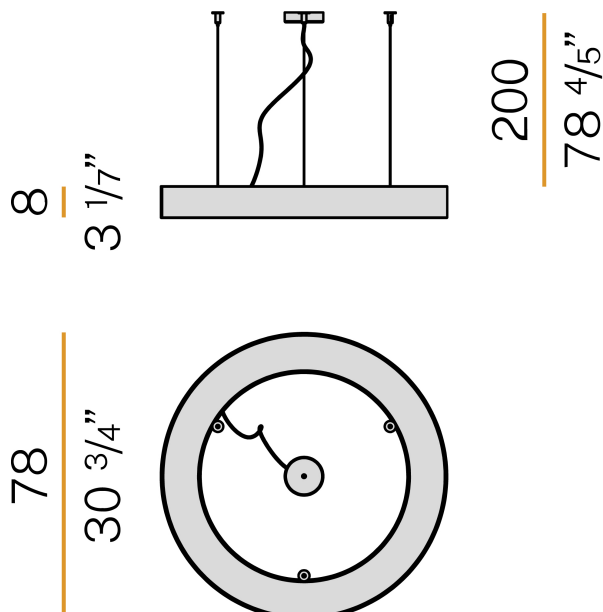

Technical drawing