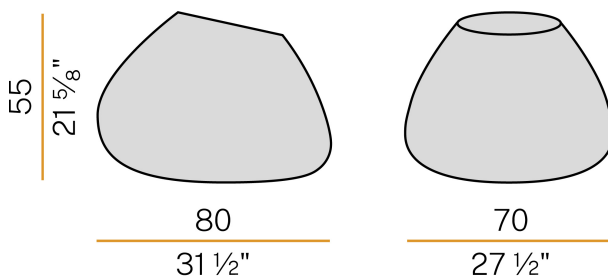

Technical drawing