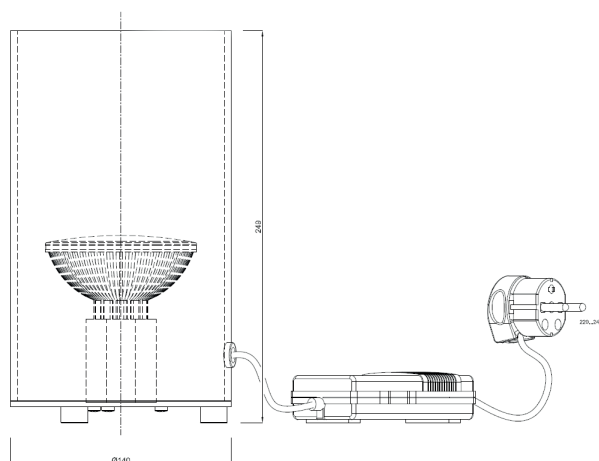

Name **FLOOR OD**  
 Number **N160**  
 Collection **ARTON**

**TEKNA**

## General

Location Indoor  
 Main material Lacquered aluminium  
 IP rating IP20  
 Class I  
 Bathroom zone Zone 3  
 Voltage 230V  
 Driver required Integrated  
 Cable length (m) 2  
 Dimensions (mm) Ø 140x240  
 Mounting method .  
 Gross weight (kg) 1.7  
 Net weight (kg) 1.3  
 Packaging (mm) .  
 Energy Efficiency % .

## Lamp

Included  
 Light source RefLED  
 Number of light sources 1  
 Socket type E27  
 Bulb shape Par 30  
 Max lamp length (mm) .  
 Power consumption 11W  
 Luminous flux 820lm  
 Color temperature 3000K  
 CRI 80  
 Lifetime 25.000h  
 Beam angle 36°