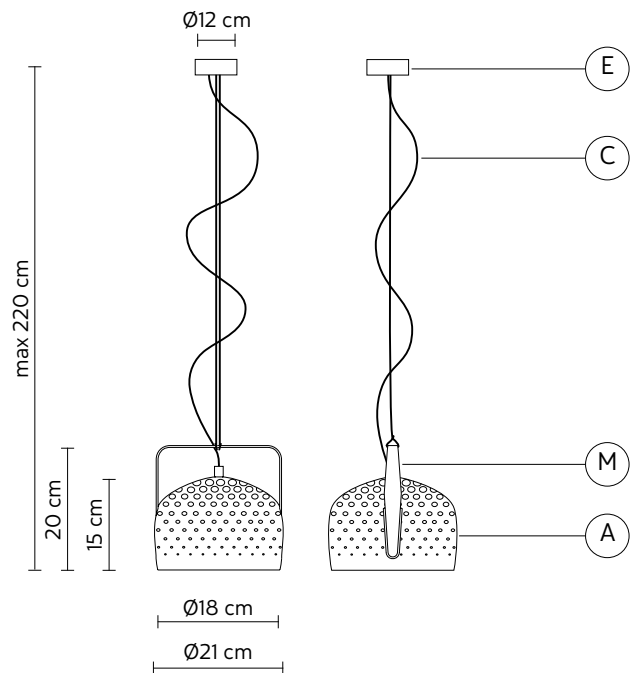

ELECTRICAL CABLE "C"

colour	white	
--------	-------	---

ELECTRICAL SYSTEM

socket	E27
source	1 x max 53W
energy class	from E to A++

PACKAGING

n° cartons	1
net weight/kg	1,7
gross weight/kg	3,7
packaging/cm	34x34x37

LIGHT EMISSION

unidirectional

	direct
	filtered
	indirect
	absence

COMPLIANT WITH

IEC	60598-1:2014
EN	60598-1:2015

degree of protection	IP20
bulb	not provided

COLLECTION

also available table and floor lamp version, small and large