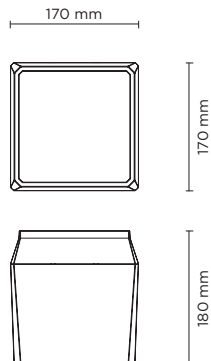

701104

QUBO MAXI COB DOWNLIGHT

Surface mounted luminaire for outdoor ceiling installation. Phospho-chromatised and polyester powder coated die-cast copper-free aluminium base and head, tempered safety glass, moulded silicone gaskets, with screws in stainless steel. Built-in LED driver, with 1 COB CREE "CXB 2540" LED. IP66 rating.

light source	light beam options	lumen output (lm)	lumin. efficacy (lm/w)
3000°K warm-white			
cob led	14°	4.950	117.85
cob led	35°	4.752	113.14
cob led	55°	4.560	108.57
4000°K neutral-white			
cob led	14°	5.265	125.36
cob led	35°	5.000	119.05
cob led	55°	4.770	113.57

Finish color options:

 Textured Grey
RAL 9006

 Anthracite Grey
RAL 7016

 Matt Black
(on request)

Technical features

Technical data

Wattage	42 WATT
IP Rating	IP66
IK Rating	IK10
Material	High corrosion resistance die-cast copper-free aluminum body
Coating	Polyester powder coating with phosphochromating pre-finish
Light source	1 x COB CREE "CXB 2540" LED
Screws	Stainless steel
Transformer	Electrical power supply 220/240V 50/60Hz built-in
Gasket	Silicone rubber
Glass	Tempered
Power cable	1 mt. power cable included
Gross weight	4,50 Kg