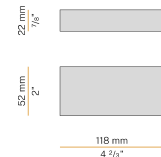

XM6-20 UNI

LED driver, 4x20W 250÷700mA.