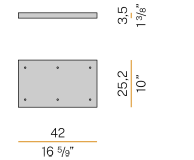

XM8901-06 LED

Canopy for power supply and suspension up to 6 24V DC constant voltage models maximum.