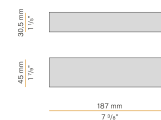

YDV.024.060.A01

LED driver, 60W 24V DC.