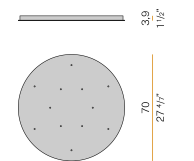

XM9001-12

Canopy for power supply with 12 outputs.