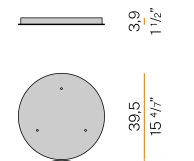

XM9001-03

Canopy for power supply with 3 outputs.