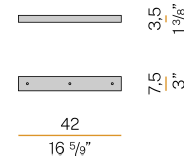

PANZERI

Murané

Accessories / power supply and fixing

XM8901-03 LED

Canopy for power supply and suspension up to 3 24V DC constant voltage models maximum.