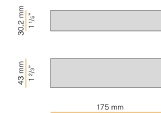

XM18/24 DIM

LED driver, 18W 24V DC, DALI/Push DIM dimmable.