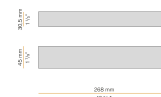

YDV.024.120.A01

LED driver, 120W 24V DC.