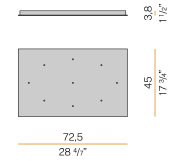

XM8901-09

Canopy for power supply with 9 outputs.