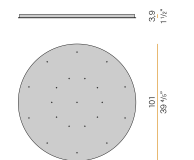

XM9001-21

Canopy for power supply with 21 outputs.