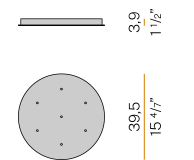

XM9001-07

Canopy for power supply with 7 outputs.