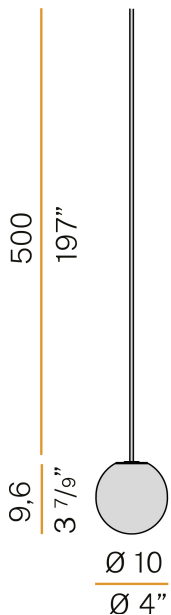

PANZERI

Murané

24V DC
M11505.010.0410

 champagne

Data sheet

| | |
|--------------------------|-----------------------|
| CODE | M11505.010.0410 |
| SYSTEM POWER CONSUMPTION | 2,7W |
| LIGHT SOURCE | LED |
| COLOUR TEMPERATURE | 3000K Ra>90 |
| LIGHT DISTRIBUTION | diffused |
| POWER SUPPLY | 24V DC |
| DRIVER | remote not included |
| NOMINAL LUMINOUS FLUX | 120lm |
| WEIGHT | 0,53 Kg |
| PROTECTION DEGREE | IP20 |
| COLOUR TOLLERANCES | SDCM 3 |
| PACKING DIMENSIONS | 12,0 x 24,0 x 13,0 cm |

Multiple suspension lighting fixture for interiors, with direct and indirect light emission. Turned brass wiring support.
Diffuser in blown glass with bronze colour.
Turned aluminium closing disk in champagne polyacrylic paint.
5m (196,9") long suspension and power cable in transparent PVC.
Provided without power canopy, complete with cable clamp on the cable's free extremity.

Technical drawing

Polar diagram

PANZERI

Murané

Accessories / power supply

XM100/24 DIM

LED driver, 100W 24V DC, DALI/Push DIM dimmable.

XM18/24 DIM