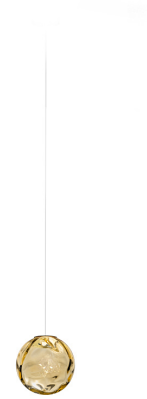

PANZERI

Murané

24V DC
M11505.010.0410

 champagne

Data sheet

| | |
|--------------------------|-----------------------|
| CODE | M11505.010.0410 |
| SYSTEM POWER CONSUMPTION | 2,7W |
| LIGHT SOURCE | LED |
| COLOUR TEMPERATURE | 3000K Ra>90 |
| LIGHT DISTRIBUTION | diffused |
| POWER SUPPLY | 24V DC |
| DRIVER | remote not included |
| NOMINAL LUMINOUS FLUX | 120lm |
| WEIGHT | 0,53 Kg |
| PROTECTION DEGREE | IP20 |
| COLOUR TOLLERANCES | SDCM 3 |
| PACKING DIMENSIONS | 12,0 x 24,0 x 13,0 cm |

Multiple suspension lighting fixture for interiors, with direct and indirect light emission. Turned brass wiring support.
Diffuser in blown glass with bronze colour.
Turned aluminium closing disk in champagne polyacrylic paint.
5m (196,9") long suspension and power cable in transparent PVC.
Provided without power canopy, complete with cable clamp on the cable's free extremity.

Technical drawing

Polar diagram

PANZERI

Murané

Accessories / power supply

XM100/24 DIM

LED driver, 100W 24V DC, DALI/Push DIM dimmable.

XM18/24 DIM