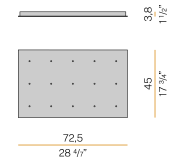

XM8901-15

Canopy for power supply with 15 outputs.