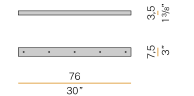

XM8901-05 LED

Canopy for power supply and suspension up to 5 24V DC constant voltage models maximum.