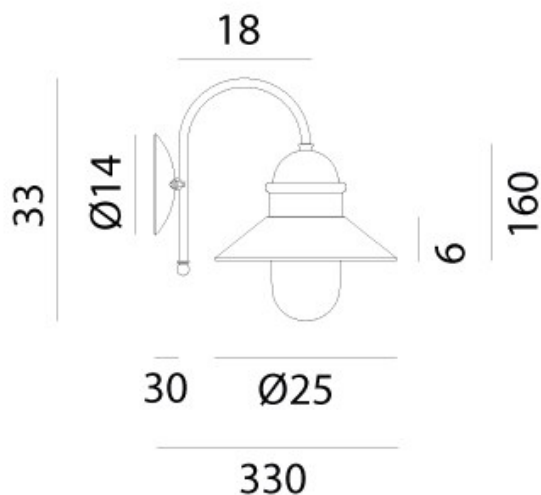

Tipologia: PARETE

Type: WALL LIGHT

Ambiente / Environment
OUTDOOR

Materiale: OTTONE - RAME - VETRO BIANCO
Material: BRASS - COPPER - WHITE GLASS

Finitura / Colore: OTTONE - RAME - VETRO BIANCO
Finishing / Color: BRASS - COPPER - WHITE GLASS

Fonte luminosa – Lighting Souce:
1xMax 57W E27

Voltaggio – Voltage
240V

Classe Energetica – Energetic Class
A++/E

PROTEZIONE IP – IP PROTECTION
IP44

PESO – WEIGHT
3Kg

Lampadina non inclusa
Light bulb not included