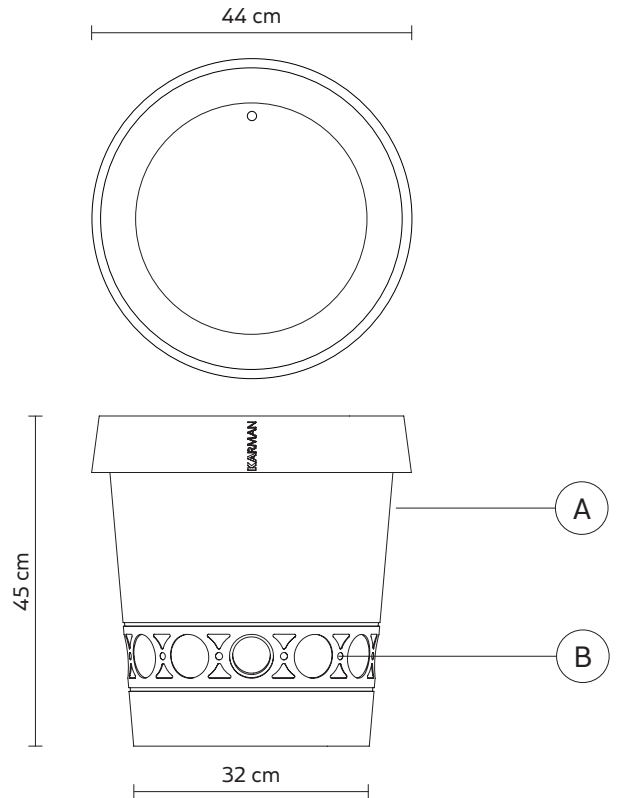

GERVASO floor lamp 2 lights 20°

Matteo Ugolini design

year 2017

DATA SHEET - HP147 2G EXT

STRUCTURE "A"

material	concrete	
colour	dove grey	

DIFFUSER "B"

material	frosted glass	
----------	---------------	---

ELECTRICAL CABLE

colour	black	
--------	-------	---

LIGHT BEAM

opening angle of the light 20°

ELECTRICAL SYSTEM

source	LED 2x12W, 1140lumen - 3000K class A+
--------	---

PACKAGING

nr. of collis	1
net weight/kg	30
gross weight/kg	
packaging/cm	

EMISSION OF LIGHT

one directional

	direct
	filtered
	indirect
	none

CERTIFICATION

IEC	60598-1:2008
EN	60598-1:2008 + A11:2009

IP rate	IP45 - article Gervaso IP65 - light kit
LED	equipped

COLLECTION