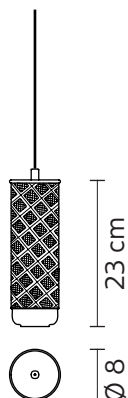

CERAUNAVOLTA suspension

Matteo Ugolini and Edmondo Testaguzza design

year 2016

SE134 1S INT

CEILING CUP "E"

material metal
 colour matt white

ELECTRICAL CABLE "C"

material PVC
 colour transparent

ELECTRICAL SYSTEM

socket E27
 source max 4x105w
 energy class from E to A++

AC134 2S INT

material glass
 colour transparent

AC134 3S INT

material glass
 colour transparent

AC134 4S INT

material glass
 colour transparent

AC134 5S INT

material glass
 colour transparent

AC134 6S INT

material glass
 colour transparent

AC134 7S INT

material glass
 colour transparent

CERAUNAVOLTA suspension

Matteo Ugolini and Edmondo Testaguzza design

year 2016

SE134 1S INT

TECHNICAL SHEET

AC135 1S INT

material glass
colour transparent

AC135 2S INT

material glass
colour transparent

AC135 3S INT