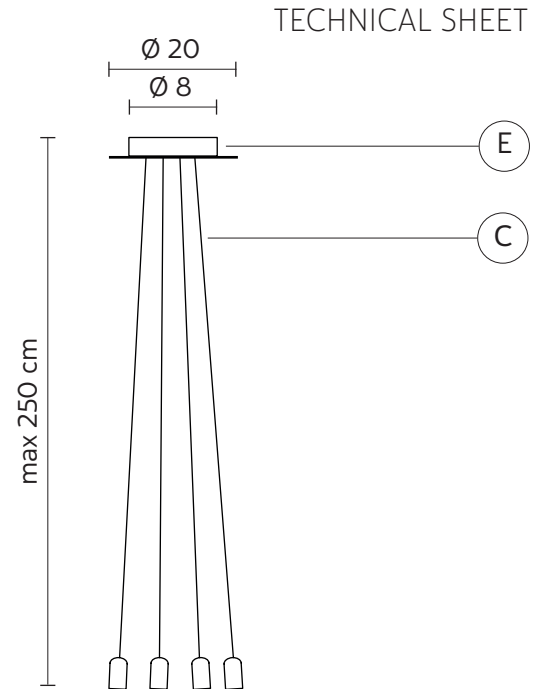

CERAUNAVOLTA suspension

Matteo Ugolini and Edmondo Testaguzza design

year 2016

SE134 1S INT

CEILING CUP "E"

material metal
 colour matt white

ELECTRICAL CABLE "C"

material PVC
 colour transparent

ELECTRICAL SYSTEM

socket E27
 source max 4x105w
 energy class from E to A++

AC134 2S INT

material glass
 colour transparent

AC134 3S INT

material glass
 colour transparent

AC134 4S INT

material glass
 colour transparent

AC134 5S INT

material glass
 colour transparent

AC134 6S INT

material glass
 colour transparent

AC134 7S INT

material glass
 colour transparent

CERAUNAVOLTA suspension

Matteo Ugolini and Edmondo Testaguzza design

year 2016

SE134 1S INT

TECHNICAL SHEET

AC135 1S INT

material glass
colour transparent

AC135 2S INT

material glass
colour transparent

AC135 3S INT