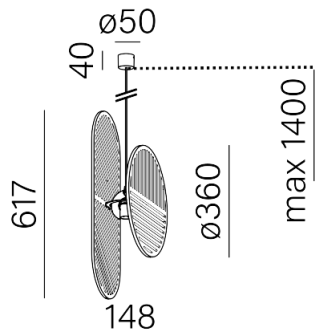

Last update on 2018-03-11 20:45. More details available at <https://www.aqform.com/en/IK0025>

IKI E27 suspended

IKI E27 zwieszana

Category: suspended

Power 15W

Light source: Standard

Dimming: Phase-Control

Light source not included

Tolerance for dimensions ± 1 mm

Warranty period 2 years

AVAILABLE FINISHES:

MIX

IKI E27 Phase-Control suspended + ash panel

59871-0000-U8-PH-xx

-xx finish option code from table below

AVAILABLE FINISHES: