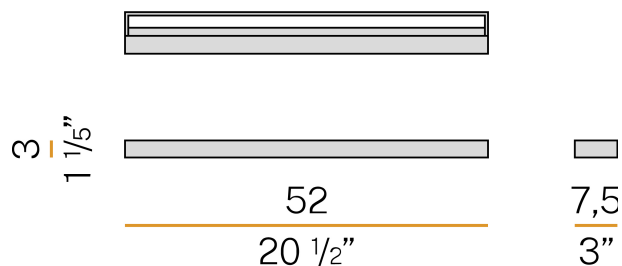

PANZERI

Zero

220-240V AC ON-OFF
A03521.050.0401

gold leaf

Data sheet

CODE	A03521.050.0401
SYSTEM POWER CONSUMPTION	11W
EFFICACY	55.73lm/W
LIGHT SOURCE	LED
COLOUR TEMPERATURE	3000K Ra>90
LIGHT DISTRIBUTION	diffused
POWER SUPPLY	220-240V AC
FREQUENCY	50/60Hz
ELECTRICAL CONFIGURATION	ON-OFF
DRIVER	integrated included
NOMINAL LUMINOUS FLUX	990lm
LUMEN OUTPUT	613lm
EFFICIENCY	61.9%
WEIGHT	0,92 Kg
PROTECTION DEGREE	IP20
COLOUR TOLLERANCES	SDCM 3
PACKING DIMENSIONS	10,0 x 83,0 x 5,0 cm

Ceiling or wall lighting fixture for interiors, with direct and indirect light emission. Pickled sheet metal structure in white, bronze or mat brass polyacrylic paint, or with gold leaf coating, or in polished stainless steel. Specular aluminium reflector. Cover in brass with white, bronze or mat brass polyacrylic paint, or with gold leaf coating, or with galvanic chrome plating. Extruded polycarbonate diffuser with opaline finish.

Technical drawing