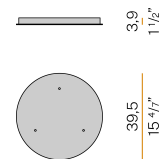

XM9001-03 Canopy for power supply with 3 outputs.