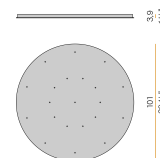

XM8901-15 Canopy for power supply with 15 outputs.

XM9001-03 Canopy for power supply with 3 outputs.

XM9001-07 Canopy for power supply with 7 outputs.

XM9001-12 Canopy for power supply with 12 outputs.

XM9001-21 Canopy for power supply with 21 outputs.