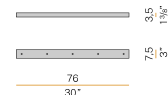

XM8901-05 Canopy for power supply with 5 outputs.