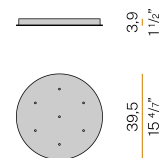

XM9001-07 Canopy for power supply with 7 outputs.