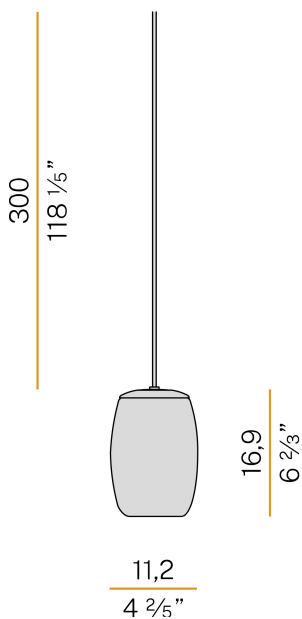

Technical drawing