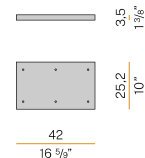

### Accessories / power supply and fixing

XM8901-03 Canopy for power supply with 3 outputs.

XM8901-05 Canopy for power supply with 5 outputs.

XM8901-06 Canopy for power supply with 6 outputs.

XM8901-09 Canopy for power supply with 9 outputs.