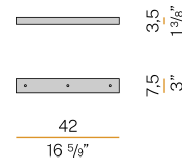

PANZERI

Ely

Accessories / power supply and fixing

XM8901-03 Canopy for power supply with 3 outputs.