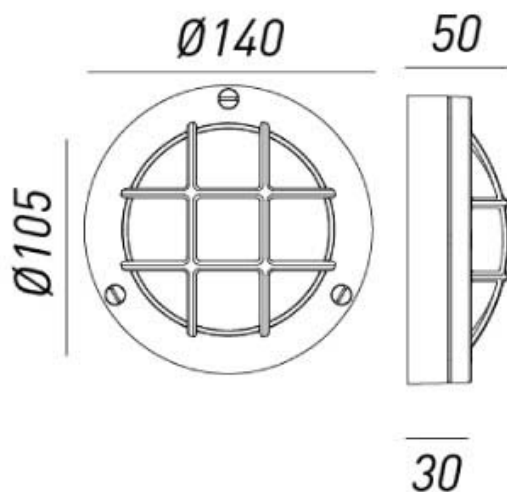

Tipologia: PARETE

Type: WALL LIGHT

Ambiente / Environment
OUTDOOR

Materiale: OTTONE
Material: BRASS

Finitura / Colore: OTTONE
Finishing / Color: BRASS

Fonte luminosa – Lighting Source:
1XMAX 25W G9

Voltaggio – Voltage
240V