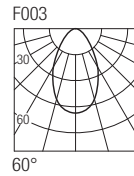

Supply current

3x350mA

Power

3x1W

Series wiring

Dimensions

Photometric diagrams

Code construction