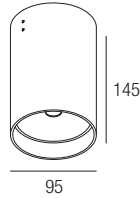

Supply current

3x350mA

Power

3x1W

Series wiring

Dimensions

Photometric diagrams

Code construction