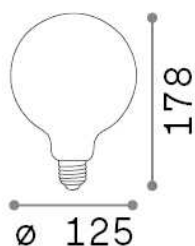

General info

Lampadine e accessori - Globo big

Ean	8021696277813
Item	E27 GLOBO D125 08W 3000K CRI80 SATIN INTERA DIMM
Installation	-
Guarantee	5 years
Gross weight	0.24 kg
Volume	0.003211 m ³

Technical info

Net weight	0.09 kg
Insulation class	-
Compliance	CE
Power output	220-240 V AC 50 Hz
Dimmer	YES, TRIAC
Power supply	Not required

Source info

Power	8 W
Emission	Diffuse
Max consumption	max 8,00 W
CCT LED	3000 K
Duration LED (t. 25°C)	15000 h
CRI	> 80
Light beam	-
Useful light flux	900 lm
Photobiological risk	1
Standby power	< 0.50 W