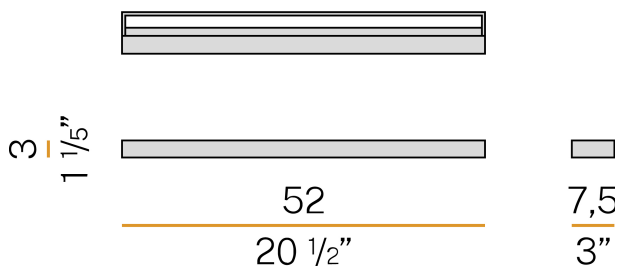

PANZERI

Zero

220-240V AC ON-OFF

A03522.050.0401

Data sheet

CODE	A03522.050.0401
SYSTEM POWER CONSUMPTION	11W
EFFICACY	55.73lm/W
LIGHT SOURCE	LED
COLOUR TEMPERATURE	3000K Ra>90
LIGHT DISTRIBUTION	diffused
POWER SUPPLY	220-240V AC
FREQUENCY	50/60Hz
ELECTRICAL CONFIGURATION	ON-OFF
DRIVER	integrated included
NOMINAL LUMINOUS FLUX	990lm
LUMEN OUTPUT	613lm
EFFICIENCY	61.9%
WEIGHT	0,92 Kg
PROTECTION DEGREE	IP20
COLOUR TOLLERANCES	SDCM 3
PACKING DIMENSIONS	10,0 x 83,0 x 5,0 cm

Ceiling or wall lighting fixture for interiors, with direct and indirect light emission. Pickled sheet metal structure in white, bronze or mat brass polyacrylic paint, or with gold leaf coating, or in polished stainless steel. Specular aluminium reflector. Cover in brass with white, bronze or mat brass polyacrylic paint, or with gold leaf coating, or with galvanic chrome plating. Extruded polycarbonate diffuser with opaline finish.

Technical drawing