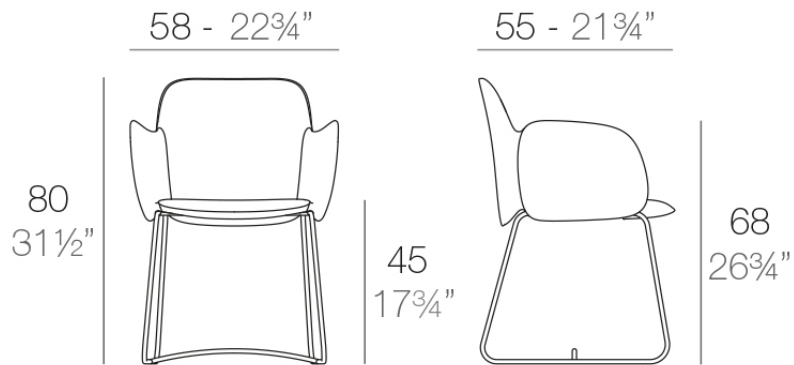

Info

Description

Made of polyethylene resin by rotational moulding. The legs are made in stainless Steel with power coated in colour to match the seat. Item suitable for indoor and outdoor use. Available in different finishes.

Weight: 10.86 Kg

PEZZETTINA Silla con brazos
PEZZETTINA Armchair