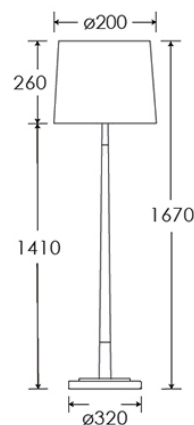

Heathfield&Co

Product Specification Sheet

FLOOR LAMP | VELETTO

PRODUCT INFORMATION

Base Code: FL-VELE-BABR-SBLK

Material: Metal

Finish shown: Satin Black & Brushed Brass

Lampshade: 16" Roman Drum / SH-16-RMDR

Flex: UK & EU 1.5 metres of Black PVC flex /

US Black PVC flex

TECHNICAL INFORMATION

Weight: 8kg / 17lbs

Plug: Black 13amp UK plug /

Black Schuko EU plug / Black US polarised plug

Switching: Black foot switch

Lamping: 1x E27 lampholder / 1x E26 US lampholder

80W max. LED lamps recommended.

Lamps not included

BASE HEIGHT: 1410 mm / 55¹/₂"

TOTAL HEIGHT: 1670 mm / 65³/₄"

BASE WIDTH: 320 mm / 12¹/₂"

SHADE WIDTH: 200 mm / 16"

*Please refer to our Terms & Conditions for further information.

Dimensions in mm and approximate

H&
CO

LIGHT BEYOND DESIGN