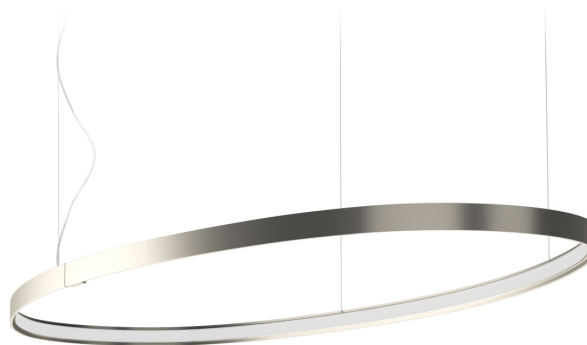

## Zero Ellipse

24V DC

M03130.130.0410

titanium

### Data sheet

CODE	M03130.130.0410
SYSTEM POWER CONSUMPTION	47W
EFFICACY	86.79lm/W
LIGHT SOURCE	LED
LIGHT SOURCE LIFETIME	L70 (B50) 60.000h
COLOUR TEMPERATURE	3000K Ra>90
LIGHT DISTRIBUTION	diffused
POWER SUPPLY	24V DC
DRIVER	remote not included
NOMINAL LUMINOUS FLUX	5670lm
LUMEN OUTPUT	4079lm
EFFICIENCY	71.9%
WEIGHT	1.53 Kg
PROTECTION DEGREE	IP20
COLOUR TOLLERANCES	SDCM 3
PACKING DIMENSIONS	71,0 x 136,0 x 10,0 cm

Single or multiple suspension lighting fixture for interiors, with direct and indirect light emission.

Bended extruded aluminium structure in white, black, bronze, mat brass or titanium polyacrylic paint.

Extruded polycarbonate diffuser with opaline finish.

Suspension kit with griplocks and 5m (196,9") long steel cables.

5m (196,9") long power cable in transparent PVC.

Provided without power canopy.