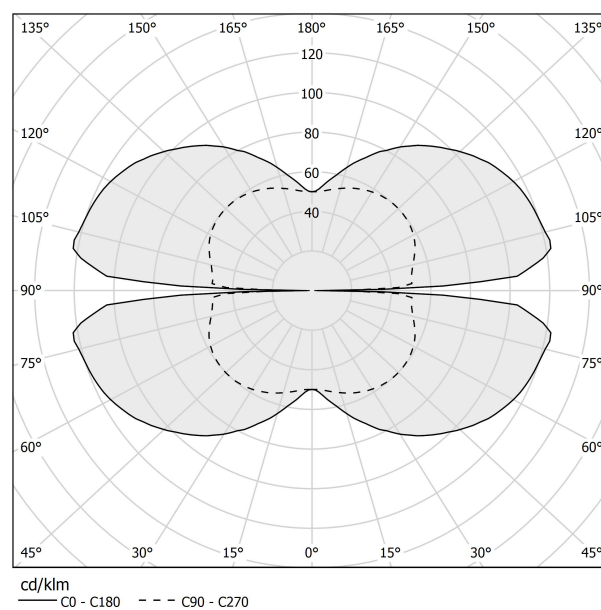

### Data sheet

CODE	M03130.130.0410
SYSTEM POWER CONSUMPTION	47W
EFFICACY	86.79lm/W
LIGHT SOURCE	LED
LIGHT SOURCE LIFETIME	L70 (B50) 60.000h
COLOUR TEMPERATURE	3000K Ra>90
LIGHT DISTRIBUTION	diffused
POWER SUPPLY	24V DC
DRIVER	remote not included
NOMINAL LUMINOUS FLUX	5670lm
LUMEN OUTPUT	4079lm
EFFICIENCY	71.9%
WEIGHT	1.53 Kg
PROTECTION DEGREE	IP20
COLOUR TOLLERANCES	SDCM 3
PACKING DIMENSIONS	71,0 x 136,0 x 10,0 cm

### Technical drawing

### Polar diagram