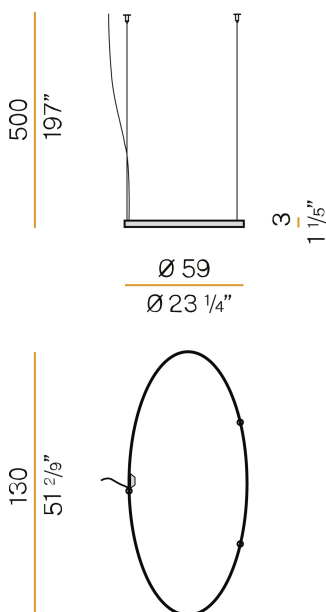

### Data sheet

CODE	M03130.130.0410
SYSTEM POWER CONSUMPTION	47W
EFFICACY	86.79lm/W
LIGHT SOURCE	LED
LIGHT SOURCE LIFETIME	L70 (B50) 60.000h
COLOUR TEMPERATURE	3000K Ra>90
LIGHT DISTRIBUTION	diffused
POWER SUPPLY	24V DC
DRIVER	remote not included
NOMINAL LUMINOUS FLUX	5670lm
LUMEN OUTPUT	4079lm
EFFICIENCY	71.9%
WEIGHT	1.53 Kg
PROTECTION DEGREE	IP20
COLOUR TOLLERANCES	SDCM 3
PACKING DIMENSIONS	71,0 x 136,0 x 10,0 cm

### Technical drawing

8.8  
1 1/2"

32.5  
12 1/4"