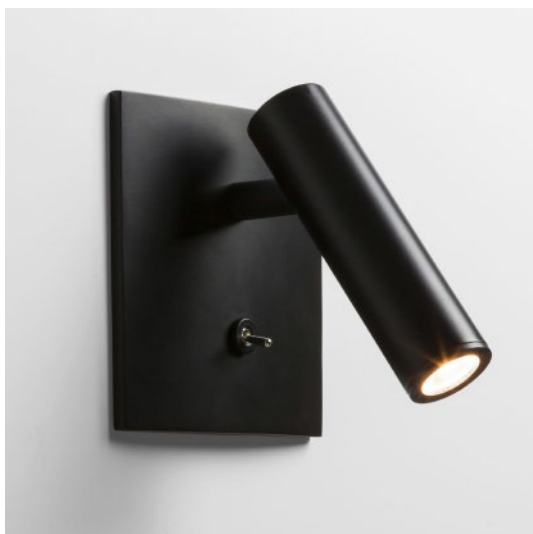

# ENNA SQUARE SWITCHED 7496

SKU 1058024

astro

### GENERAL

<b>FINISH:</b>	Black	<b>CABLE LENGTH:</b>	Not Applicable
<b>MAIN MATERIAL:</b>	Metal - Aluminium	<b>GROSS WEIGHT:</b>	To Be Advised
<b>DIMENSIONS:</b>	H:110mm W:110mm D:130mm	<b>CLASS:</b>	CE (Class I)
<b>INSTALLATION ORIENTATION:</b>	Wall Mount - Vertical	<b>IP RATING:</b>	IP20
<b>CUT OUT HOLE:</b>	70mm/2-3/4"	<b>BATHROOM ZONE:</b>	Zone 3
<b>RECESS DEPTH:</b>	35mm	<b>VOLTAGE:</b>	Mains 230V
<b>FIRE RATING:</b>	Not Applicable	<b>PRODUCT F MARK:</b>	Suitable for mounting on flammable materials

### LAMP

<b>LIGHT SOURCE:</b>	High-Power LED	<b>MACADAM ELIPSE:</b>	3-Step
<b>MAXIMUM WATTAGE:</b>	1 x 3W	<b>UGR:</b>	Not Applicable
<b>MAXIMUM LAMP LENGTH:</b>	Not Applicable	<b>BEAM ANGLE:</b>	To Be Advised
<b>LAMP INCLUDED?</b>	Yes (Integral)	<b>TILT ADJUSTMENT ANGLE:</b>	90 (Degrees)
<b>LUMINOUS FLUX:</b>	111.44 (lm)	<b>ROTATION ADJUSTMENT ANGLE:</b>	330 (Degrees)
<b>COLOUR TEMP:</b>	2700 (K)	<b>AVERAGE LIFESPAN:</b>	54,000 (Hrs)
<b>CRI:</b>	80	<b>L70:</b>	To Be Advised
<b>R9:</b>	15.1		