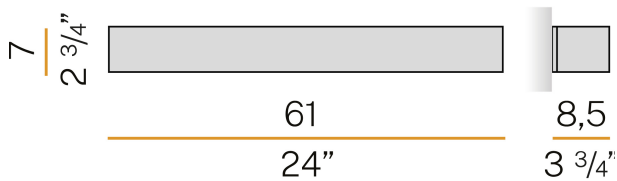

Wall lighting fixture for interiors, with direct and indirect light emission.

Pickled sheet metal structure in polyacrylic paint.

Aluminium dissipation plates.

Pickled sheet metal cover in white, bronze or mat brass polyacrylic paint, or with gold leaf coating, or in polished or mat stainless steel.

Flat frosted glass diffusers.

Technical drawing

Polar diagram